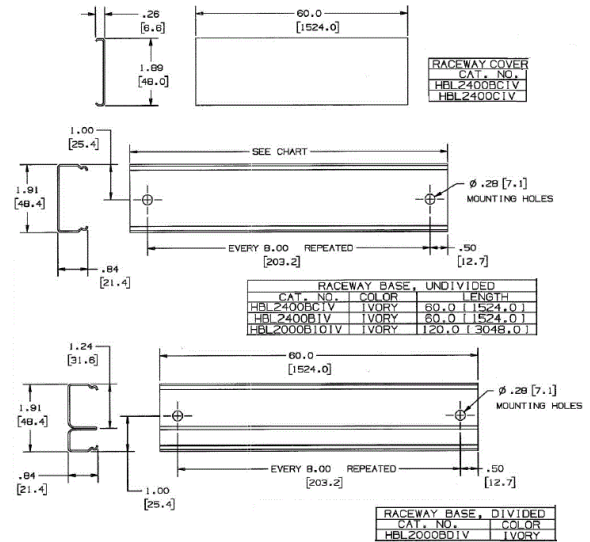

Metal Raceway
2400 Series
Base & Cover

Features

- Rated for upto 600V AC
- Base, Base & Cover, and Cover only options
- Full line of fittings and accessories in the same color
- UL Listed

Ordering Information

| Series | Color | UPC Number |
|----------|-------|--------------|
| HBL 2400 | Ivory | 783585341415 |

Listings

UL Standard UL 5
 CSA Standard C22.2 no. 62
 E253976 / E253830 / E253833

Specifications

| | |
|------------------|--------|
| Color/Finish | Ivory |
| Material | Steel |
| Length per Piece | 5' |
| NEMA Type | NEMA 1 |
| Channel Type | Single |

Related Products

| | |
|-------------------------|------------|
| 1 Gang Box | HBL2448IVA |
| Blank End Fitting | HBL2410BIV |
| Cover Clip | HBL2406IV |
| Flat Elbow Bend Radius | HBL2411IV |
| Tee Fitting Bend Radius | HBL2415IV |

Online Resources

- Customer Sales Drawings
- eCatalog
- Installation Instructions

Dimensions in Inches (mm)

Hubbell Wiring Device-Kellems • Hubbell Incorporated (Delaware) • 40 Waterview Drive • Shelton, CT 06484