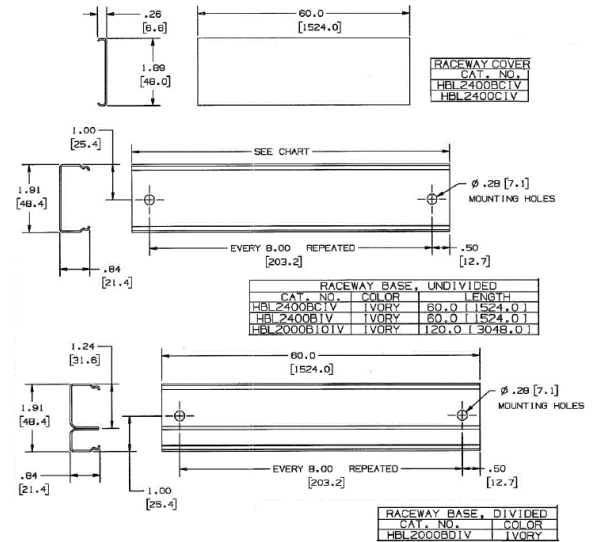

Metal Raceway

2400 Series

Base

HUBBELL

Features

- Rated for upto 600V AC
- Base, Base & Cover, and Cover only options
- Full line of fittings and accessories in the same color
- UL Listed

Ordering Information

Series	Color	UPC Number
HBL 2400	Ivory	783585341422

Listings

UL Standard UL 5
CSA Standard C22.2 no. 62
E253976 / E253830 / E253833

Specifications

Color/Finish	Ivory
Material	Steel
Length per Piece	5'
NEMA Type	NEMA 1
Channel Type	Single

Related Products

1 Gang Box	HBL2448IVA
Blank End Fitting	HBL2410BIV
Cover Clip	HBL2406IV
Flat Elbow Bend Radius	HBL2411IV
Tee Fitting Bend Radius	HBL2415IV

Online Resources

Customer Sales Drawings
eCatalog
Installation Instructions

Dimensions in Inches (mm)

Hubbell Wiring Device-Kellems • Hubbell Incorporated (Delaware) • 40 Waterview Drive • Shelton, CT 06484

Phone (800) 288-6000 • Fax (800) 255-1031 • Specifications subject to change without notice.