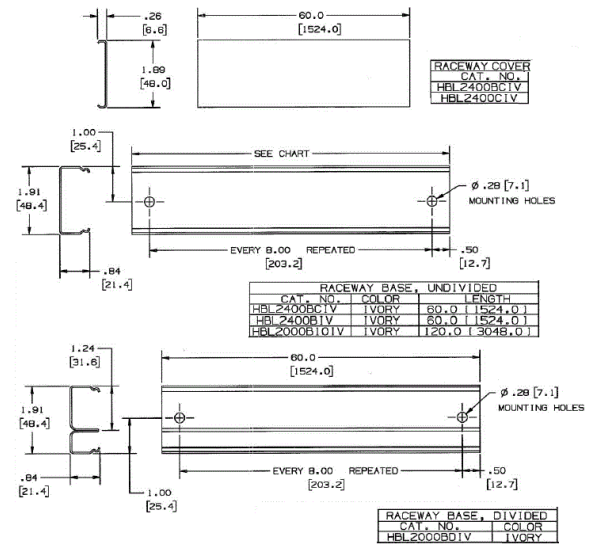

Metal Raceway

2400 Series

Cover

HUBBELL

Features

- Rated for upto 600V AC
- Base, Base & Cover, and Cover only options
- Full line of fittings and accessories in the same color
- UL Listed

Ordering Information

Series	Color	UPC Number
HBL 2400	Ivory	783585341453

Listings

UL Standard UL 5
CSA Standard C22.2 no. 62
E253976 / E253830 / E253833

Specifications

Color/Finish	Ivory
Material	Steel
Length per Piece	5'
NEMA Type	NEMA 1
Channel Type	Single

Related Products

1 Gang Box	HBL24481VA
Blank End Fitting	HBL2410BIV
Cover Clip	HBL2406IV
Flat Elbow Bend Radius	HBL2411IV
Tee Fitting Bend Radius	HBL2415IV

Online Resources

Customer Sales Drawings
eCatalog
Installation Instructions

Dimensions in Inches (mm)

Hubbell Wiring Device-Kellems • Hubbell Incorporated (Delaware) • 40 Waterview Drive • Shelton, CT 06484

Phone (800) 288-6000 • Fax (800) 255-1031 • Specifications subject to change without notice.