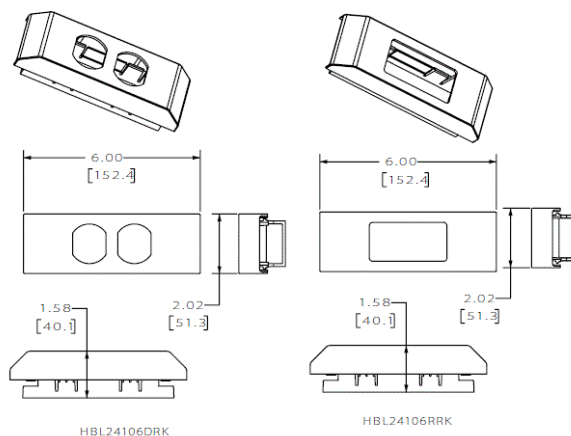

Hubbell Raceway

HBL2400 and HBL2400D Series

Receptacle Bracket, Duplex

Features

- Uses HBL 2400 Series raceway and fitting and accessories to customize the install
- Scratch resistant finish
- For use upto 600V AC

Ordering Information

Accessory Type	Color	UPC Number
Receptacle Bracket, Duplex	Ivory	783585341774

Listings

UL Standard UL 5
E253976 /E253830 /E253833
CSA Standard C22.2 no. 62

Specifications

Material	Steel
Finish	Painted, Ivory
Raceway Series	HBL2400 and HBL2400D Series

Related Products

Raceway Base and Cover	HBL2400BCRK
Raceway Base, Divided	HBL2400BDIV
Raceway Base	HBL2400BIV
Raceway Cover	HBL2400CIV

Online Resources

Customer Sales Drawings
eCatalog
Installation Instructions

Dimensions in Inches (mm)

Hubbell Wiring Device-Kellems • Hubbell Incorporated (Delaware) • 40 Waterview Drive • Shelton, CT 06484

Phone (800) 288-6000 • Fax (800) 255-1031 • Specifications subject to change without notice.