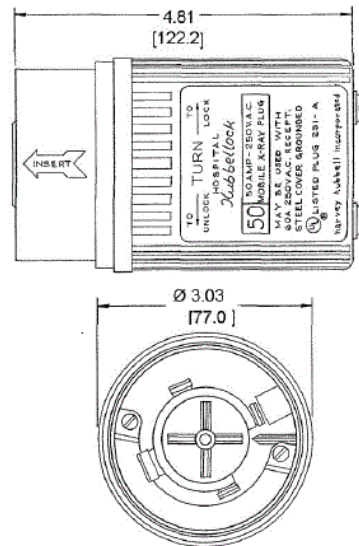

## Ordering Information

Color  
Gray

UPC  
783585016054

Catalog Number  
HBL25515

## Online Resources

Customer Sales Drawings  
eCatalog  
Installation Instructions

Dimensions in Inches (mm)

Hubbell Wiring Device-Kellems • Hubbell Incorporated (Delaware) • 40 Waterview Drive • Shelton, CT 06484