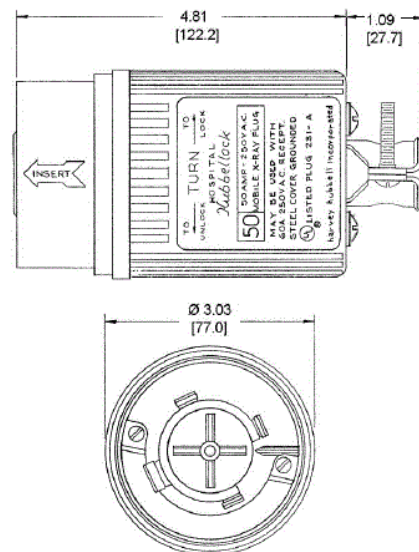

Locking Devices

Hubbelock

50A 250V, 2-Pole 3-Wire Male Plug

HUBBELL

Ordering Information

Color	UPC	Catalog Number
Gray	783585016061	HBL25525

Specifications

NEMA Rating	Non NEMA

Online Resources

[Customer Sales Drawings](#)
[eCatalog](#)
[Installation Instructions](#)

Dimensions in Inches (mm)

Hubbell Wiring Device-Kellems • Hubbell Incorporated (Delaware) • 40 Waterview Drive • Shelton, CT 06484

Phone (800) 288-6000 • Fax (800) 255-1031 • Specifications subject to change without notice.