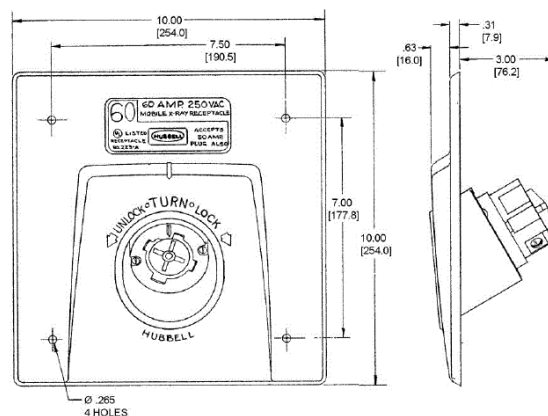

Locking Devices

Hubbelock

60A 250V 2-Pole 3-Wire , Non NEMA Receptacle

Features

- Screw Terminal
- Mobile X-Ray Devices

Ordering Information

Finish	UPC	Catalog Number
Cast Aluminum	783585016078	HBL25603

Specifications

Current/Amperage	60 A
Phase	Single Phase
Wire Size	#4 AWG

HUBBELL

Online Resources

Customer Sales Drawings
eCatalog
Installation Instructions

Dimensions in Inches (mm)

Hubbell Wiring Device-Kellems • Hubbell Incorporated (Delaware) • 40 Waterview Drive • Shelton, CT 06484