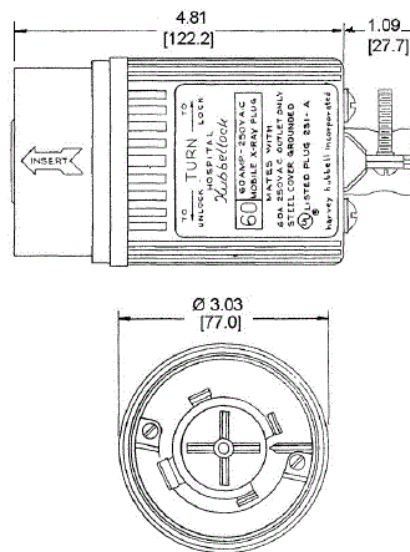

Locking Devices

Hubbelock

60A 250V, 2-Pole 3-Wire Male Plug

HUBBELL

Ordering Information

Color	UPC	Catalog Number
Gray	783585016092	HBL25625

Specifications

NEMA Rating	Non NEMA
-------------	----------

Online Resources

[Customer Sales Drawings](#)
[eCatalog](#)
[Installation Instructions](#)

Dimensions in Inches (mm)

Hubbell Wiring Device-Kellems • Hubbell Incorporated (Delaware) • 40 Waterview Drive • Shelton, CT 06484