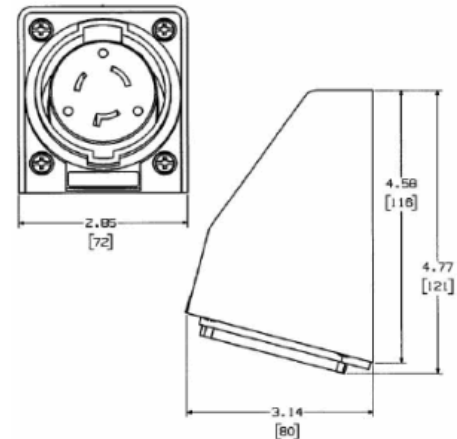

## Features

- Accepts Hubbell shrouded and standard NEMA locking plugs
- Alignment arrows with lock and unlock symbols provide a visual indication that devices are properly connected
- Catalog number and color coded voltage rating are visible even when in use
- Engineered thermoplastic housing is impact and corrosion resistant, making it suitable for heavy-duty industrial environments

## Ordering Information

Description	Device Color	UPC	Catalog Number
RPT angle housing, one gang.	Gray	783585234885	HBL2740AR

## Specifications

Housing / Flange	Gray RPT
Terminal Retainer	Clear polycarbonate
Body Contact Carrier	Natural (white) nylon
Body Holding Screws	Steel, zinc plated
Contacts	Brass
Mounting Plate	Steel, zinc plated