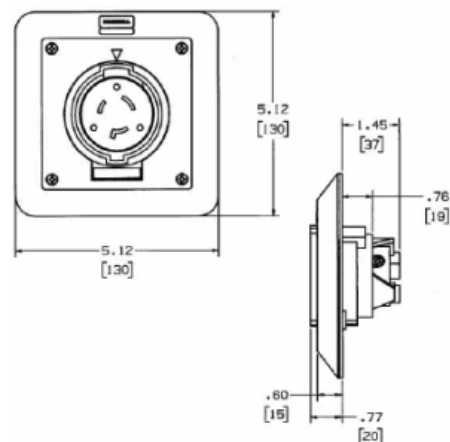

Twist-Lock® Devices
30A, 3 Phase Y 120/208V AC, 4 Pole, 5 Wire
Grounding
Safety-Shroud® Receptacle

HUBBELL

Features

- Accepts Hubbell shrouded and standard NEMA locking plugs
- Alignment arrows with lock and unlock symbols provide a visual indication that devices are properly connected
- Catalog number and color coded voltage rating are visible even when in use
- Engineered thermoplastic housing is impact and corrosion resistant, making it suitable for heavy-duty industrial environments

Ordering Information

Description	Device Color	UPC	Catalog Number
PBT housing semi-flush, two gang.	Gray	783585235080	HBL2810SR2

Listings

Listed to UL 498
Fed.Spec. W-C-596
Certified to CSA C22.2 No.42

Specifications

Housing / Flange	Gray RPT
Terminal Retainer	Clear polycarbonate
Body Contact Carrier	Natural (white) nylon
Body Holding Screws	Steel, zinc plated
Contacts	Brass

Performance

Electrical	
Current Interrupting	Certified for current interrupting at full rated current
Dielectric Voltage	Withstands 2,000V minimum
Mechanical	
Terminal Accommodation	#16 AWG - #8 AWG solid or stranded copper wire only.
Terminal Identification	Terminals identified in accordance with UL 498
Environmental	
Flammability	V2 or better per UL94/CSA 22.2 No.0.17
Moisture Resistance	IP20 Suitability
Operating Temperatures	Maximum Continuous 75°C; Minimum -40°C (w/o impact)

30A 3ØV
120/208V AC
NEMA L21-30R
UL/CSA
3 HP

Accessories

Plug	HBL2811S

Resources

Customer Use Drawing
eCatalog

Dimensions in Inches (mm)

Hubbell Wiring Device-Kellems • Hubbell Incorporated (Delaware) • 40 Waterview Drive • Shelton, CT 06484

Phone (800) 288-6000 • Fax (800) 255-1031 • Specifications subject to change without notice.