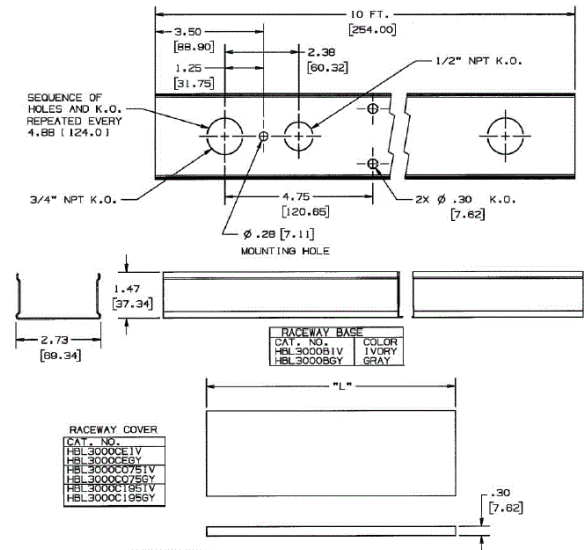

#### Specifications

Color/Finish	Gray
Material	Steel
Length per Piece	10'
NEMA Type	NEMA 1
Channel Type	Single