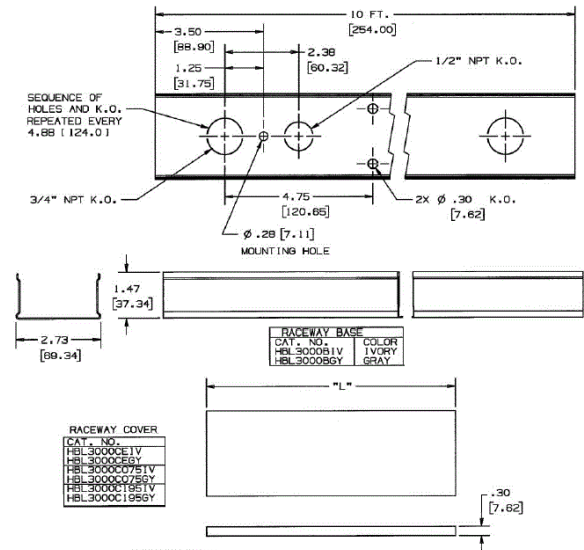

Metal Raceway

3000 Series

Base

HUBBELL

Features

- Rated for upto 600V AC
- Full line of fittings and accessories in the same color
- UL Listed

Ordering Information

Series	Color	UPC Number
HBL 3000	Ivory	783585215037

Listings

UL Standard UL 5
CSA Standard C22.2 no. 62
E253976 / E253830 / E253833

Specifications

Color/Finish	Ivory
Material	Steel
Length per Piece	10'
NEMA Type	NEMA 1
Channel Type	Single

Related Products

2 Gang Box	HBL30442IV
Blank End Fitting	HBL3010BIV
Cover Clip	HBL3006EIV
Flat Elbow Bend Radius	HBL3011EIV
Tee Fitting Bend Radius	HBL3015EIV

Online Resources

Customer Sales Drawings
eCatalog
Installation Instructions

Dimensions in Inches (mm)

Hubbell Wiring Device-Kellems • Hubbell Incorporated (Delaware) • 40 Waterview Drive • Shelton, CT 06484