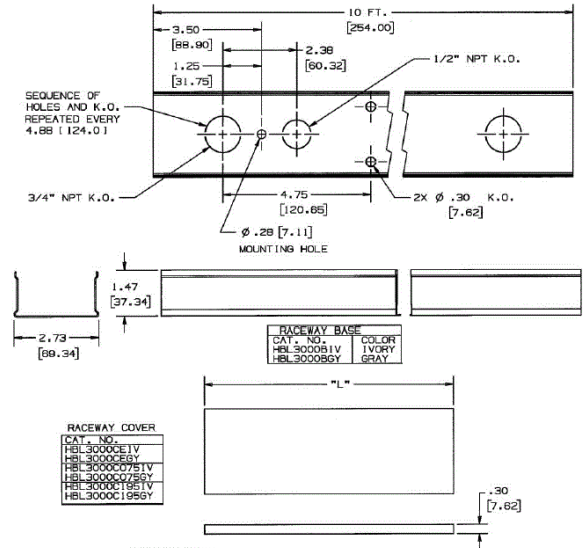

Metal Raceway
3000 Series
Cover

Features

- Rated for upto 600V AC
- Full line of fittings and accessories in the same color
- UL Listed

Ordering Information

Series	Color	UPC Number
HBL 3000	Ivory	783585215051

Listings

UL Standard UL 5
 CSA Standard C22.2 no. 62
 E253976 / E253830 / E253833

Specifications

Color/Finish	Ivory
Material	Steel
Length per Piece	7.5"
NEMA Type	NEMA 1
Channel Type	Single

Related Products

2 Gang Box	HBL30442IV
Blank End Fitting	HBL3010BIV
Cover Clip	HBL3006EIV
Flat Elbow Bend Radius	HBL3011EIV
Tee Fitting Bend Radius	HBL3015EIV

Online Resources

- Customer Sales Drawings
- eCatalog
- Installation Instructions

Dimensions in Inches (mm)

Hubbell Wiring Device-Kellems • Hubbell Incorporated (Delaware) • 40 Waterview Drive • Shelton, CT 06484

Phone (800) 288-6000 • Fax (800) 255-1031 • Specifications subject to change without notice.