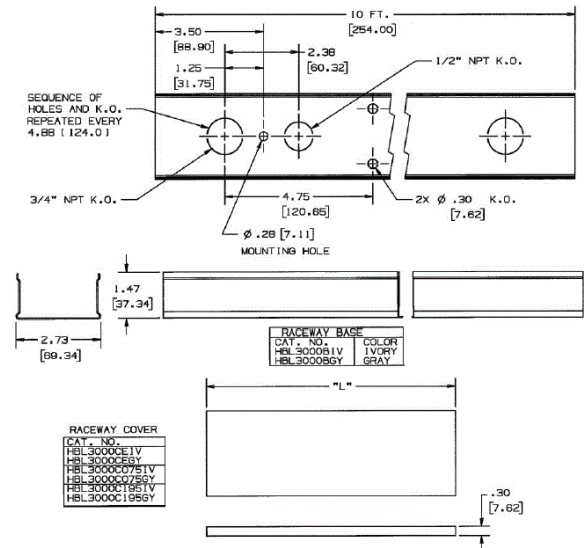

Metal Raceway

3000 Series

Cover

HUBBELL

Features

- Rated for upto 600V AC
- Full line of fittings and accessories in the same color
- UL Listed

Ordering Information

| Series | Color | UPC Number |
|----------|-------|--------------|
| HBL 3000 | Gray | 783585215068 |

Listings

UL Standard UL 5
CSA Standard C22.2 no. 62
E253976 / E253830 / E253833

Specifications

| | |
|------------------|--------|
| Color/Finish | Gray |
| Material | Steel |
| Length per Piece | 19.5" |
| NEMA Type | NEMA 1 |
| Channel Type | Single |

Related Products

| | |
|-------------------------|------------|
| 2 Gang Box | HBL30442GY |
| Blank End Fitting | HBL3010BGY |
| Cover Clip | HBL3006EGY |
| Flat Elbow Bend Radius | HBL3011EGY |
| Tee Fitting Bend Radius | HBL3015EGY |

Online Resources

Customer Sales Drawings
eCatalog
Installation Instructions

Dimensions in Inches (mm)

Hubbell Wiring Device-Kellems • Hubbell Incorporated (Delaware) • 40 Waterview Drive • Shelton, CT 06484