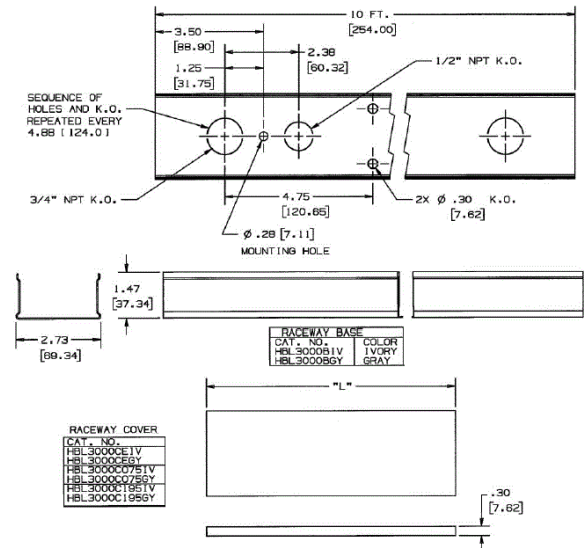

Metal Raceway

3000 Series

Cover

HUBBELL

Features

- Rated for upto 600V AC
- Full line of fittings and accessories in the same color
- UL Listed

Ordering Information

Series	Color	UPC Number
HBL 3000	Ivory	783585215075

Listings

UL Standard UL 5
CSA Standard C22.2 no. 62
E253976 / E253830 / E253833

Specifications

Color/Finish	Ivory
Material	Steel
Length per Piece	19.5"
NEMA Type	NEMA 1
Channel Type	Single

Related Products

2 Gang Box	HBL30442IV
Blank End Fitting	HBL3010BIV
Cover Clip	HBL3006EIV
Flat Elbow Bend Radius	HBL3011EIV
Tee Fitting Bend Radius	HBL3015EIV

Online Resources

Customer Sales Drawings
eCatalog
Installation Instructions

Dimensions in Inches (mm)

Hubbell Wiring Device-Kellems • Hubbell Incorporated (Delaware) • 40 Waterview Drive • Shelton, CT 06484

Phone (800) 288-6000 • Fax (800) 255-1031 • Specifications subject to change without notice.