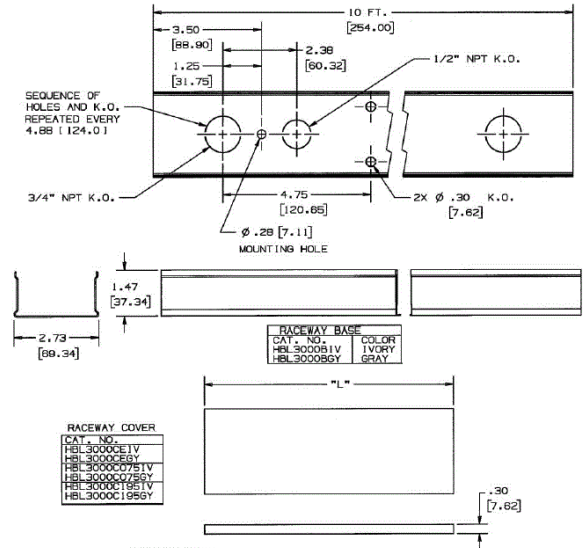

Metal Raceway
3000 Series
Cover

Features

- Rated for upto 600V AC
- Full line of fittings and accessories in the same color
- UL Listed

Ordering Information

Series	Color	UPC Number
HBL 3000	Gray	783585215082

Listings

UL Standard UL 5
 CSA Standard C22.2 no. 62
 E253976 / E253830 / E253833

Specifications

Color/Finish	Gray
Material	Steel
Length per Piece	5'
NEMA Type	NEMA 1
Channel Type	Single

Related Products

2 Gang Box	HBL30442GY
Blank End Fitting	HBL3010BGY
Cover Clip	HBL3006EGY
Flat Elbow Bend Radius	HBL3011EGY
Tee Fitting Bend Radius	HBL3015EGY

Online Resources

- Customer Sales Drawings
- eCatalog
- Installation Instructions

Dimensions in Inches (mm)

Hubbell Wiring Device-Kellems • Hubbell Incorporated (Delaware) • 40 Waterview Drive • Shelton, CT 06484