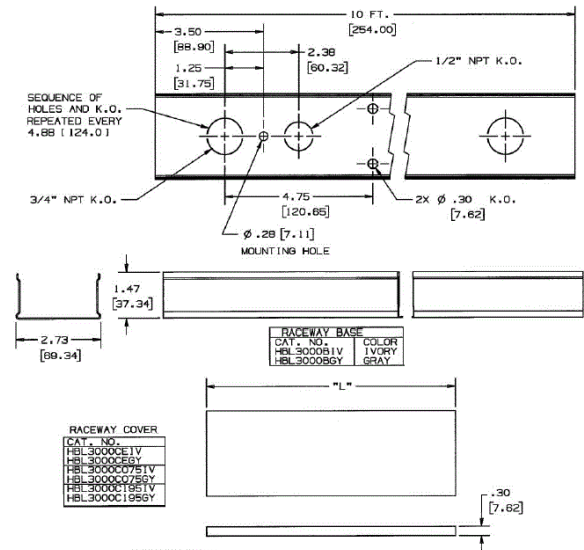

Metal Raceway

3000 Series

Cover

HUBBELL

Features

- Rated for upto 600V AC
- Full line of fittings and accessories in the same color
- UL Listed

Ordering Information

Series	Color	UPC Number
HBL 3000	Ivory	783585215099

Listings

UL Standard UL 5
CSA Standard C22.2 no. 62
E253976 / E253830 / E253833

Specifications

Color/Finish	Ivory
Material	Steel
Length per Piece	5'
NEMA Type	NEMA 1
Channel Type	Single

Related Products

2 Gang Box	HBL30442IV
Blank End Fitting	HBL3010BIV
Cover Clip	HBL3006EIV
Flat Elbow Bend Radius	HBL3011EIV
Tee Fitting Bend Radius	HBL3015EIV

Online Resources

Customer Sales Drawings
eCatalog
Installation Instructions

Dimensions in Inches (mm)

Hubbell Wiring Device-Kellems • Hubbell Incorporated (Delaware) • 40 Waterview Drive • Shelton, CT 06484