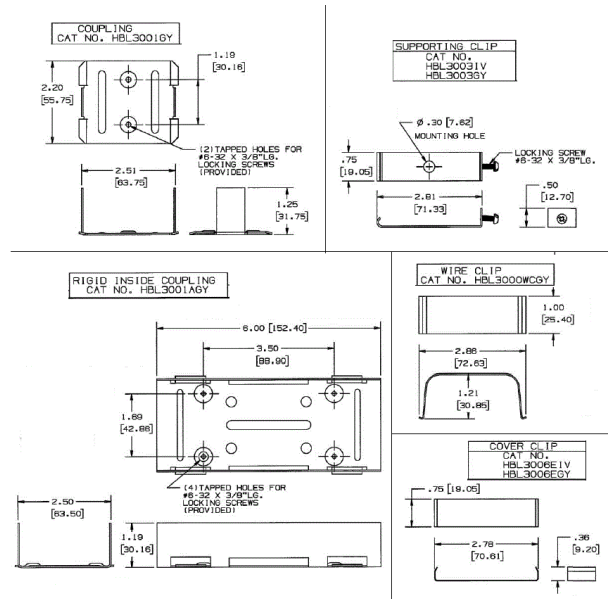

Hubbell Raceway
HBL3000 Series
Rigid Coupling

Features

- Uses HBL 3000 Series raceway and fitting and accessories to customize the install
- Scratch resistant finish
- For use upto 600V AC

Ordering Information

Accessory Type	Color	UPC Number
Rigid Coupling	Gray	783585215143

Listings

UL Standard UL 5
 E253976 /E253830 /E253833
 CSA Standard C22.2 no. 62

Specifications

Raceway Series	HBL3000 Series
Material	Steel
Finish	Painted, Gray

Related Products

Raceway Base	HBL3000BGY
Cover, 5"	HBL3000CEGY
Cover, 19.5"	HBL3000C195GY
Cover, 7.5"	HBL3000C075GY

Online Resources

- Customer Sales Drawings
- eCatalog
- Installation Instructions

Dimensions in Inches (mm)