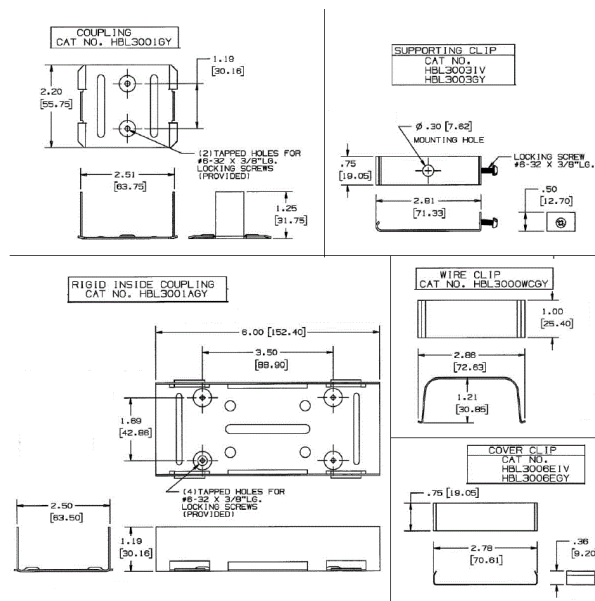

Specifications

Raceway Series	HBL3000 Series
Material	Steel
Finish	Painted, Gray

Related Products

Raceway Base	HBL3000BGY
Cover, 5'	HBL3000CEGY
Cover, 19.5"	HBL3000C195GY
Cover, 7.5"	HBL3000C075GY

Online Resources

- Customer Sales Drawings
- eCatalog
- Installation Instructions

Dimensions in Inches (mm)

Hubbell Wiring Device-Kellems • Hubbell Incorporated (Delaware) • 40 Waterview Drive • Shelton, CT 06484

Phone (800) 288-6000 • Fax (800) 255-1031 • Specifications subject to change without notice.