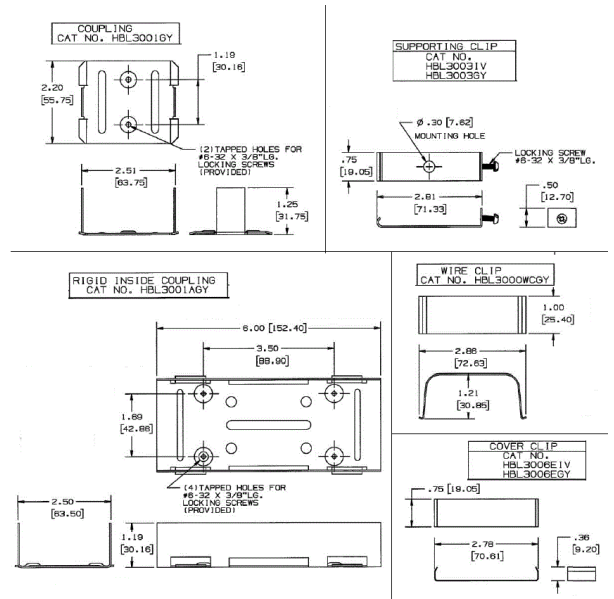

Hubbell Raceway
HBL3000 Series
Support Clip

Features

- Uses HBL 3000 Series raceway and fitting and accessories to customize the install
- Scratch resistant finish
- For use upto 600V AC

Ordering Information

Accessory Type	Color	UPC Number
Support Clip	Gray	783585215167

Listings

UL Standard UL 5
 E253976 /E253830 /E253833
 CSA Standard C22.2 no. 62

Specifications

Raceway Series	HBL3000 Series
Material	Steel
Finish	Painted, Gray

Related Products

Raceway Base	HBL3000BGY
Cover, 5"	HBL3000CEGY
Cover, 19.5"	HBL3000C195GY
Cover, 7.5"	HBL3000C075GY

Online Resources

- Customer Sales Drawings
- eCatalog
- Installation Instructions

Dimensions in Inches (mm)