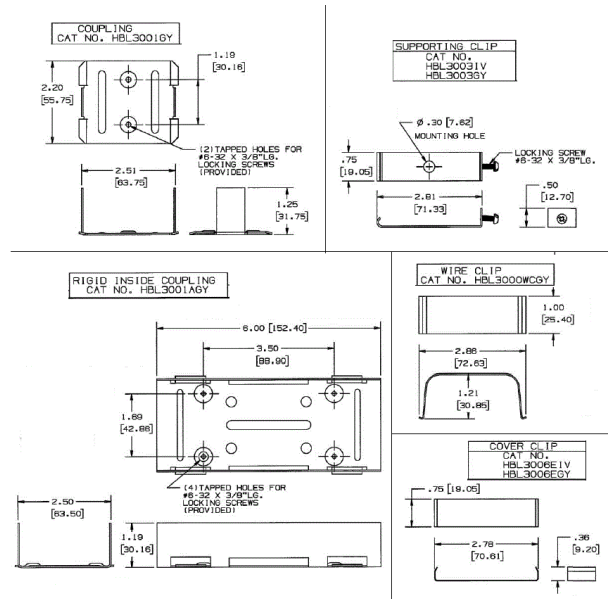

Hubbell Raceway
HBL3000 Series
Cover Clip

Features

- Uses HBL 3000 Series raceway and fitting and accessories to customize the install
- Scratch resistant finish
- For use upto 600V AC

Ordering Information

Accessory Type	Color	UPC Number
Cover Clip	Gray	783585215181

Listings

UL Standard UL 5
 E253976 /E253830 /E253833
 CSA Standard C22.2 no. 62

Specifications

Raceway Series	HBL3000 Series
Material	Steel
Finish	Painted, Gray

Related Products

Raceway Base	HBL3000BGY
Cover, 5'	HBL3000CEGY
Cover, 19.5"	HBL3000C195GY
Cover, 7.5"	HBL3000C075GY

Online Resources

- Customer Sales Drawings
- eCatalog
- Installation Instructions

Dimensions in Inches (mm)