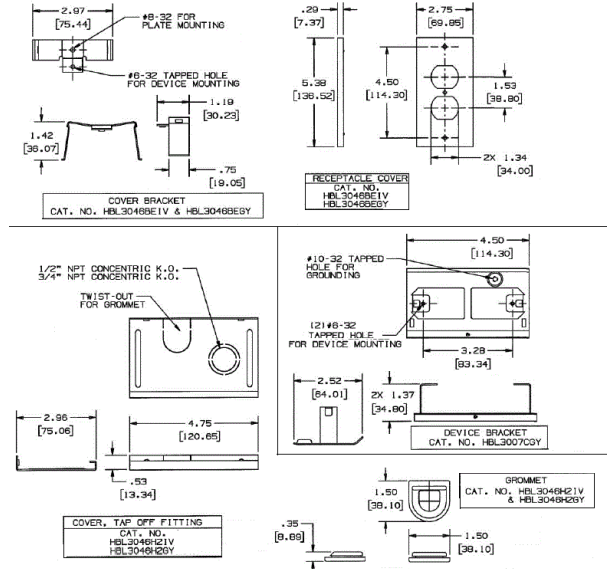

Hubbell Raceway
HBL3000 Series
Device Bracket

Features

- Uses HBL 3000 Series raceway and fitting and accessories to customize the install
- Scratch resistant finish
- For use upto 600V AC

Ordering Information

Accessory Type	Color	UPC Number
Device Bracket	Gray	783585215204

Listings

UL Standard UL 5
 E253976 /E253830 /E253833
 CSA Standard C22.2 no. 62

Specifications

Raceway Series	HBL3000 Series
Material	Steel
Finish	Painted, Gray

Related Products

Raceway Base	HBL3000BGY
Cover, 5"	HBL3000CEGY
Cover, 19.5"	HBL3000C195GY
Cover, 7.5"	HBL3000C075GY

Online Resources

Customer Sales Drawings
 eCatalog
 Installation Instructions

Dimensions in Inches (mm)