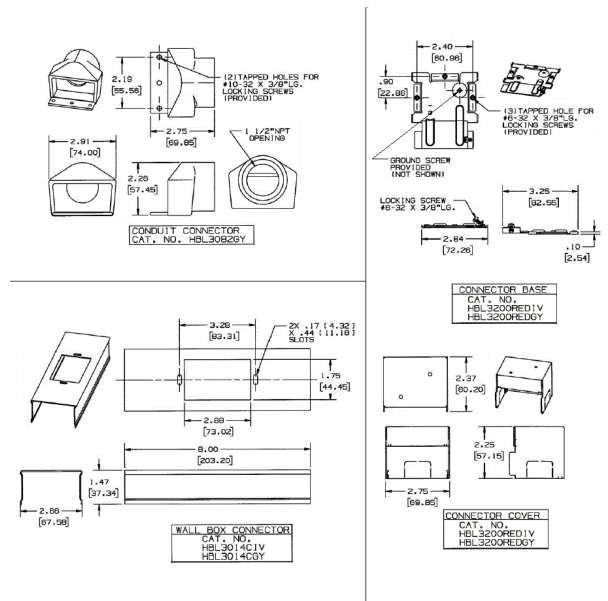

Hubbell Raceway
HBL3000 Series
Wallbox Connector

Features

- Uses HBL 3000 Series raceway and fitting and accessories to customize the install
- Scratch resistant finish
- For use upto 600V AC

Ordering Information

Accessory Type	Color	UPC Number
Wallbox Connector	Gray	783585215297

Listings

UL Standard UL 5
E253976 /E253830 /E253833
CSA Standard C22.2 no. 62

Specifications

Raceway Series	HBL3000 Series
Material	Steel
Finish	Painted, Gray

Related Products

Raceway Base	HBL3000BGY
Cover, 5"	HBL3000CEGY
Cover, 19.5"	HBL3000C195GY
Cover, 7.5"	HBL3000C075GY

Online Resources

- Customer Sales Drawings
- eCatalog
- Installation Instructions

Dimensions in Inches (mm)