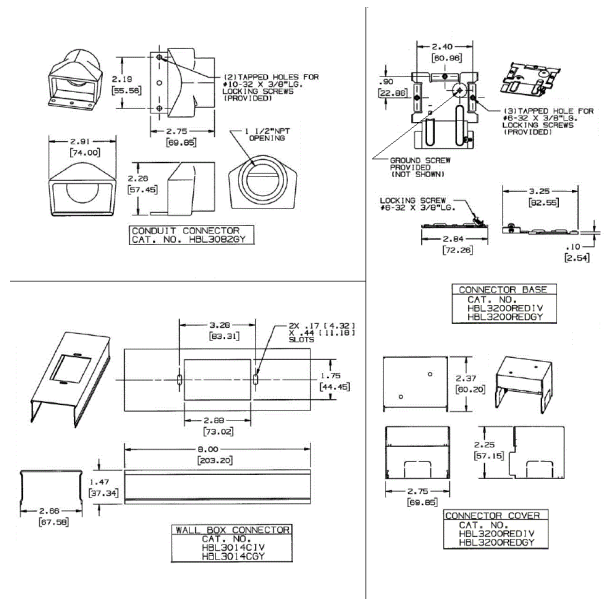

Hubbell Raceway
HBL3000 Series
Wallbox Connector

Features

- Uses HBL 3000 Series raceway and fitting and accessories to customize the install
- Scratch resistant finish
- For use upto 600V AC

Ordering Information

Accessory Type	Color	UPC Number
Wallbox Connector	Ivory	783585215303

Listings

UL Standard UL 5
E253976 /E253830 /E253833
CSA Standard C22.2 no. 62

Specifications

Raceway Series	HBL3000 Series
Material	Steel
Finish	Painted, Ivory

Related Products

Raceway Base	HBL3000BIV
Cover, 5"	HBL3000CEIV
Cover, 19.5"	HBL3000C195IV
Cover, 7.5"	HBL3000C075IV

Online Resources

- Customer Sales Drawings
- eCatalog
- Installation Instructions

Dimensions in Inches (mm)