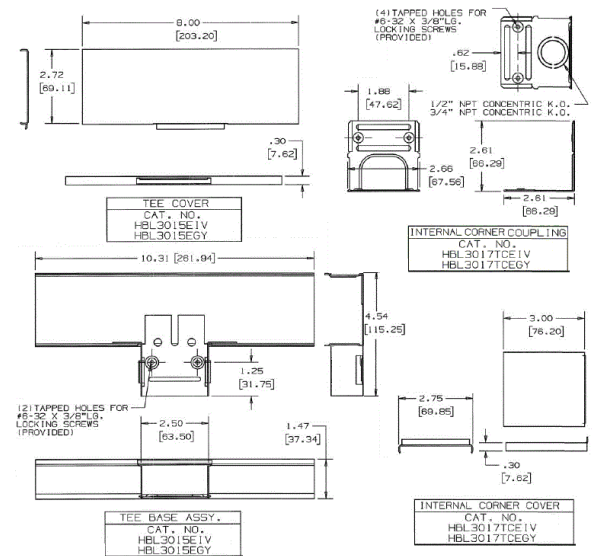

Hubbell Raceway
HBL3000 Series
Tee Fitting

Features

- Uses HBL 3000 Series raceway and fitting and accessories to customize the install
- Scratch resistant finish
- For use upto 600V AC

Ordering Information

Accessory Type	Color	UPC Number
Tee Fitting	Ivory	783585215327

Listings

UL Standard UL 5
 E253976 /E253830 /E253833
 CSA Standard C22.2 no. 62

Specifications

Raceway Series	HBL3000 Series
Material	Steel
Finish	Painted, Ivory

Related Products

Raceway Base	HBL3000BIV
Cover, 5'	HBL3000CEIV
Cover, 19.5"	HBL3000C195IV
Cover, 7.5"	HBL3000C075IV

Online Resources

Customer Sales Drawings
 eCatalog
 Installation Instructions

Dimensions in Inches (mm)