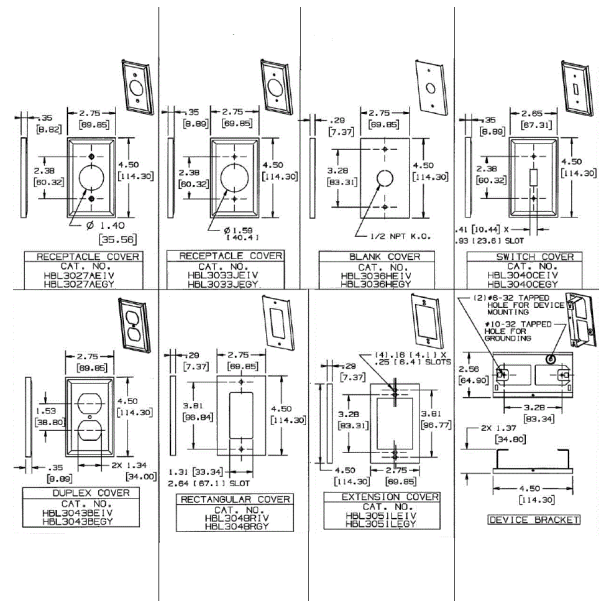

Hubbell Raceway
HBL3000 Series
Cover, Single Receptacle

Features

- Uses HBL 3000 Series raceway and fitting and accessories to customize the install
- Scratch resistant finish
- For use upto 600V AC

Ordering Information

Accessory Type	Color	UPC Number
Cover, Single Receptacle	Gray	783585215372

Listings

UL Standard UL 5
 E253976 /E253830 /E253833
 CSA Standard C22.2 no. 62

Specifications

Raceway Series	HBL3000 Series
Material	Steel
Finish	Painted, Gray

Related Products

Raceway Base	HBL3000BGY
Cover, 5"	HBL3000CEGY
Cover, 19.5"	HBL3000C195GY
Cover, 7.5"	HBL3000C075GY

Online Resources

- Customer Sales Drawings
- eCatalog
- Installation Instructions

Dimensions in Inches (mm)