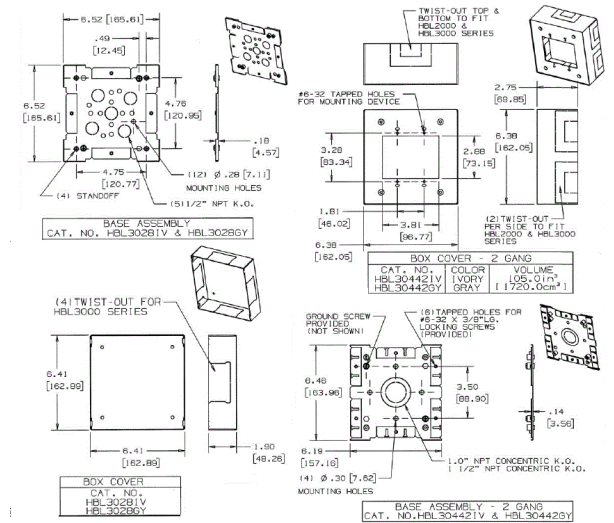

Hubbell Raceway
HBL3000 Series
Utility Box

Features

- Uses HBL 3000 Series raceway and fitting and accessories to customize the install
- Scratch resistant finish
- For use upto 600V AC

Ordering Information

Accessory Type	Color	UPC Number
Utility Box	Gray	783585215396

Listings

UL Standard UL 5
 E253976 /E253830 /E253833
 CSA Standard C22.2 no. 62

Specifications

Raceway Series	HBL3000 Series
Material	Steel
Finish	Painted, Gray

Related Products

Raceway Base	HBL3000BGY
Cover, 5"	HBL3000CEGY
Cover, 19.5"	HBL3000C195GY
Cover, 7.5"	HBL3000C075GY

Online Resources

- Customer Sales Drawings
- eCatalog
- Installation Instructions

Dimensions in Inches (mm)