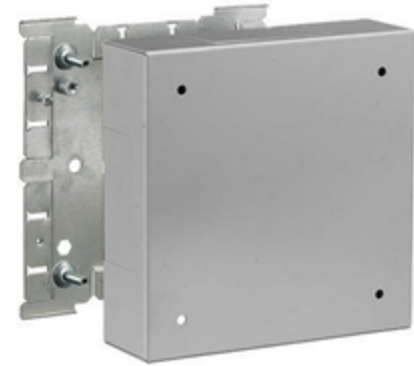

Hubbell Raceway
HBL3000 Series
Utility Box

Features

- Uses HBL 3000 Series raceway and fitting and accessories to customize the install
- Scratch resistant finish
- For use upto 600V AC

Ordering Information

Accessory Type	Color	UPC Number
Utility Box	Gray	783585215396

Listings

UL Standard UL 5
 E253976 /E253830 /E253833
 CSA Standard C22.2 no. 62

Specifications

Raceway Series	HBL3000 Series
Material	Steel
Finish	Painted, Gray

Related Products

Raceway Base	HBL3000BGY
Cover, 5"	HBL3000CEGY
Cover, 19.5"	HBL3000C195GY
Cover, 7.5"	HBL3000C075GY

Online Resources

- Customer Sales Drawings
- eCatalog
- Installation Instructions

Dimensions in Inches (mm)