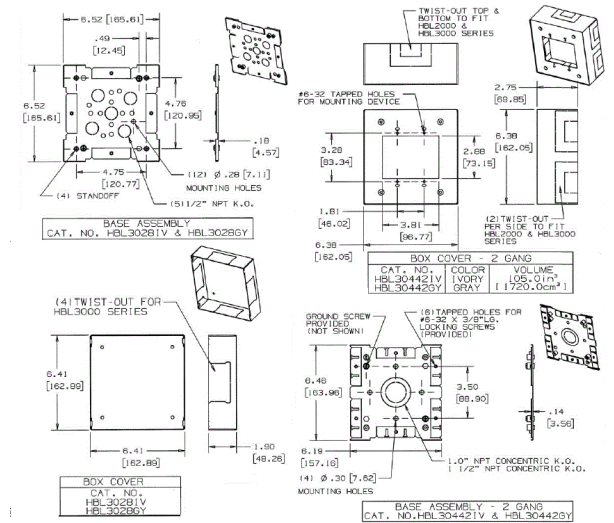

Hubbell Raceway
HBL3000 Series
Utility Box

Features

- Uses HBL 3000 Series raceway and fitting and accessories to customize the install
- Scratch resistant finish
- For use upto 600V AC

Ordering Information

Accessory Type	Color	UPC Number
Utility Box	Ivory	783585215402

Listings

UL Standard UL 5
 E253976 /E253830 /E253833
 CSA Standard C22.2 no. 62

Specifications

Raceway Series	HBL3000 Series
Material	Steel
Finish	Painted, Ivory

Related Products

Raceway Base	HBL3000BIV
Cover, 5"	HBL3000CEIV
Cover, 19.5"	HBL3000C1951V
Cover, 7.5"	HBL3000C0751V

Online Resources

- Customer Sales Drawings
- eCatalog
- Installation Instructions

Dimensions in Inches (mm)