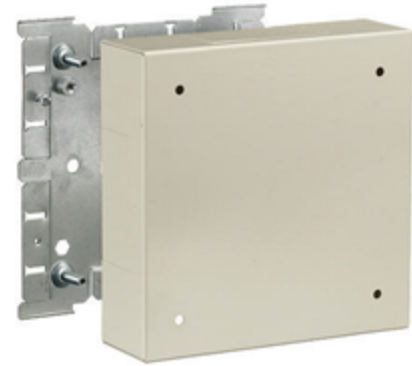

Hubbell Raceway
HBL3000 Series
Utility Box

Features

- Uses HBL 3000 Series raceway and fitting and accessories to customize the install
- Scratch resistant finish
- For use upto 600V AC

Ordering Information

Accessory Type	Color	UPC Number
Utility Box	Ivory	783585215402

Listings

UL Standard UL 5
 E253976 /E253830 /E253833
 CSA Standard C22.2 no. 62

Specifications

Raceway Series	HBL3000 Series
Material	Steel
Finish	Painted, Ivory

Related Products

Raceway Base	HBL3000BIV
Cover, 5"	HBL3000CEIV
Cover, 19.5"	HBL3000C1951V
Cover, 7.5"	HBL3000C0751V

Online Resources

- Customer Sales Drawings
- eCatalog
- Installation Instructions

Dimensions in Inches (mm)