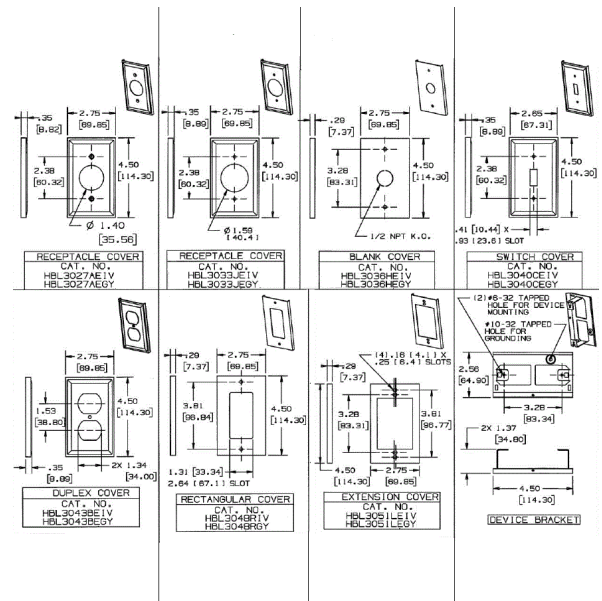

**Hubbell Raceway**  
**HBL3000 Series**  
**Cover, Single Receptacle**

**Features**

- Uses HBL 3000 Series raceway and fitting and accessories to customize the install
- Scratch resistant finish
- For use upto 600V AC

**Ordering Information**

Accessory Type	Color	UPC Number
Cover, Single Receptacle	Gray	783585215419

**Listings**

UL Standard UL 5  
 E253976 /E253830 /E253833  
 CSA Standard C22.2 no. 62

**Specifications**

Raceway Series	HBL3000 Series
Material	Steel
Finish	Painted, Gray

**Related Products**

Raceway Base	HBL3000BGY
Cover, 5"	HBL3000CEGY
Cover, 19.5"	HBL3000C195GY
Cover, 7.5"	HBL3000C075GY

**Online Resources**

- Customer Sales Drawings
- eCatalog
- Installation Instructions

Dimensions in Inches (mm)

Hubbell Wiring Device-Kellems • Hubbell Incorporated (Delaware) • 40 Waterview Drive • Shelton, CT 06484

Phone (800) 288-6000 • Fax (800) 255-1031 • Specifications subject to change without notice.