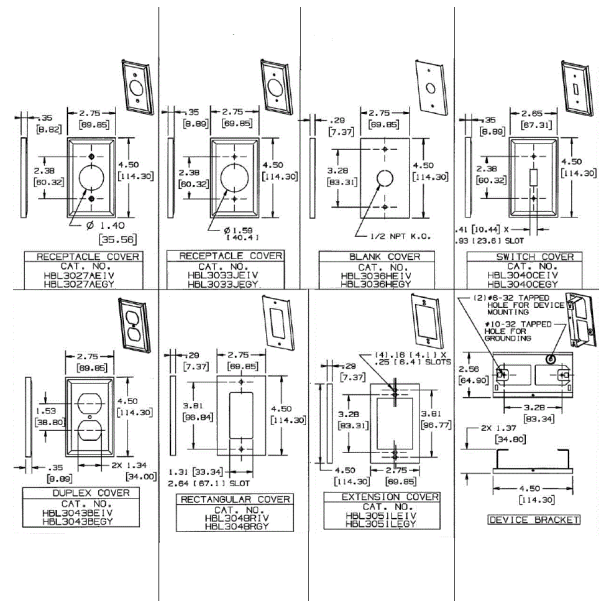

Hubbell Raceway
HBL3000 Series
Cover, Single Receptacle

Features

- Uses HBL 3000 Series raceway and fitting and accessories to customize the install
- Scratch resistant finish
- For use upto 600V AC

Ordering Information

Accessory Type	Color	UPC Number
Cover, Single Receptacle	Ivory	783585215426

Listings

UL Standard UL 5
 E253976 /E253830 /E253833
 CSA Standard C22.2 no. 62

Specifications

Raceway Series	HBL3000 Series
Material	Steel
Finish	Painted, Ivory

Related Products

Raceway Base	HBL3000BIV
Cover, 5"	HBL3000CEIV
Cover, 19.5"	HBL3000C195IV
Cover, 7.5"	HBL3000C075IV

Online Resources

Customer Sales Drawings
 eCatalog
 Installation Instructions

Dimensions in Inches (mm)