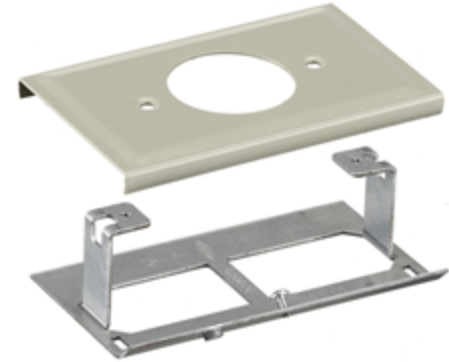

Hubbell Raceway
HBL3000 Series
Cover, Single Receptacle

Features

- Uses HBL 3000 Series raceway and fitting and accessories to customize the install
- Scratch resistant finish
- For use upto 600V AC

Ordering Information

Accessory Type	Color	UPC Number
Cover, Single Receptacle	Ivory	783585215426

Listings

UL Standard UL 5
 E253976 /E253830 /E253833
 CSA Standard C22.2 no. 62

Specifications

Raceway Series	HBL3000 Series
Material	Steel
Finish	Painted, Ivory

Related Products

Raceway Base	HBL3000BIV
Cover, 5"	HBL3000CEIV
Cover, 19.5"	HBL3000C195IV
Cover, 7.5"	HBL3000C075IV

Online Resources

Customer Sales Drawings
 eCatalog
 Installation Instructions

Dimensions in Inches (mm)