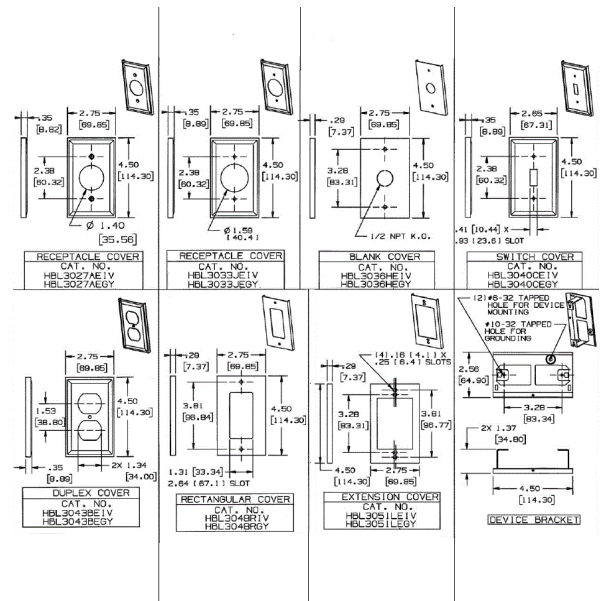

Accessory Type	Color	UPC Number
Cover, Blank	Gray	783585215433

Listings

CSA Standard C22.2 no. 62
 UL Standard UL 5
 E253976 /E253830 /E253833

Specifications

Raceway Series	HBL3000 Series
Material	Steel
Finish	Painted, Gray

Related Products

Raceway Base	HBL3000BGY
Cover, 5"	HBL3000CEGY
Cover, 19.5"	HBL3000C195GY
Cover, 7.5"	HBL3000C075GY

Online Resources

- Customer Sales Drawings
- eCatalog
- Installation Instructions

Dimensions in Inches (mm)