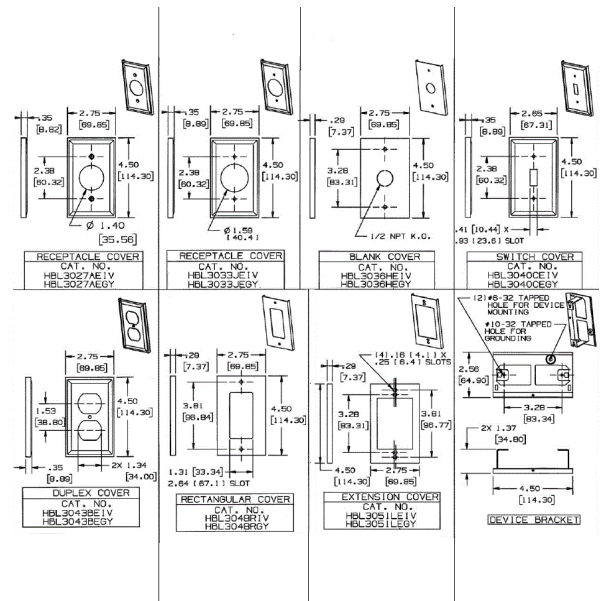

Hubbell Raceway
HBL3000 Series
Cover, Switch

Features

- Uses HBL 3000 Series raceway and fitting and accessories to customize the install
- Scratch resistant finish
- For use upto 600V AC

Ordering Information

Accessory Type	Color	UPC Number
Cover, Switch	Gray	783585215457

Listings

UL Standard UL 5
 E253976 /E253830 /E253833
 CSA Standard C22.2 no. 62

Specifications

Raceway Series	HBL3000 Series
Material	Steel
Finish	Painted, Gray

Related Products

Raceway Base	HBL3000BGY
Cover, 5"	HBL3000CEGY
Cover, 19.5"	HBL3000C195GY
Cover, 7.5"	HBL3000C075GY

Online Resources

- Customer Sales Drawings
- eCatalog
- Installation Instructions

Dimensions in Inches (mm)