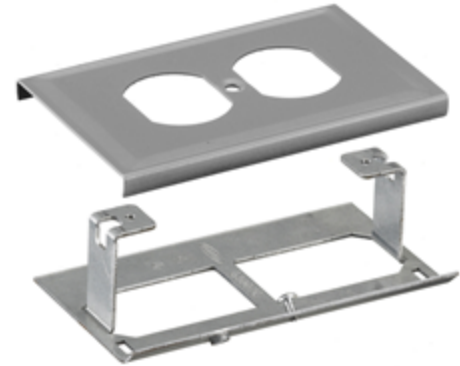

Hubbell Raceway
HBL3000 Series
Cover, Duplex

Features

- Uses HBL 3000 Series raceway and fitting and accessories to customize the install
- Scratch resistant finish
- For use upto 600V AC

Ordering Information

Accessory Type	Color	UPC Number
Cover, Duplex	Gray	783585215471

Listings

UL Standard UL 5
 E253976 /E253830 /E253833
 CSA Standard C22.2 no. 62

Specifications

Raceway Series	HBL3000 Series
Material	Steel
Finish	Painted, Gray

Related Products

Raceway Base	HBL3000BGY
Cover, 5"	HBL3000CEGY
Cover, 19.5"	HBL3000C195GY
Cover, 7.5"	HBL3000C075GY

Online Resources

- Customer Sales Drawings
- eCatalog
- Installation Instructions

Dimensions in Inches (mm)