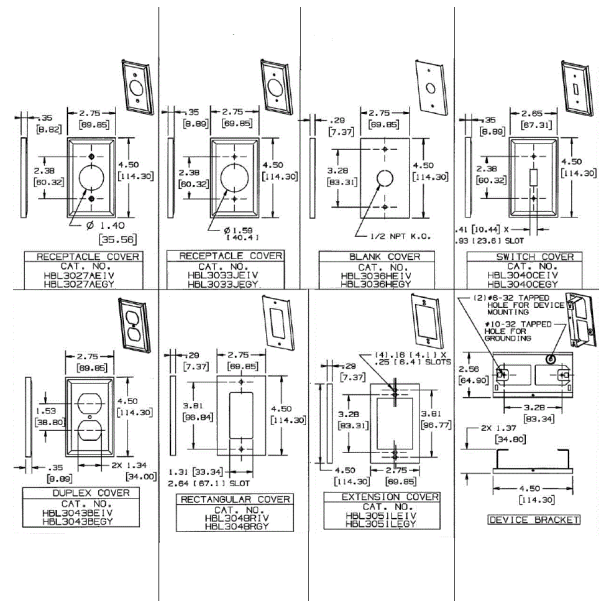

Hubbell Raceway
HBL3000 Series
Cover, Duplex

Features

- Uses HBL 3000 Series raceway and fitting and accessories to customize the install
- Scratch resistant finish
- For use upto 600V AC

Ordering Information

Accessory Type	Color	UPC Number
Cover, Duplex	Gray	783585215471

Listings

UL Standard UL 5
 E253976 /E253830 /E253833
 CSA Standard C22.2 no. 62

Specifications

Raceway Series	HBL3000 Series
Material	Steel
Finish	Painted, Gray

Related Products

Raceway Base	HBL3000BGY
Cover, 5"	HBL3000CEGY
Cover, 19.5"	HBL3000C195GY
Cover, 7.5"	HBL3000C075GY

Online Resources

- Customer Sales Drawings
- eCatalog
- Installation Instructions

Dimensions in Inches (mm)