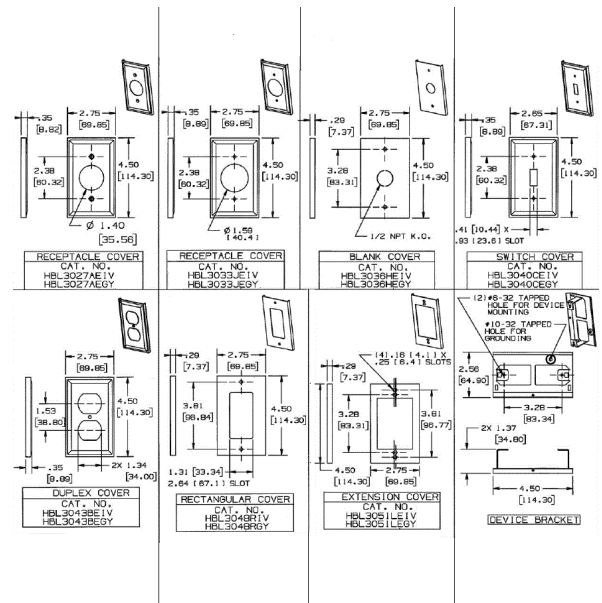

Hubbell Raceway
HBL3000 Series
Cover, Style Line

Features

- Uses HBL 3000 Series raceway and fitting and accessories to customize the install
- Scratch resistant finish
- For use upto 600V AC

Ordering Information

Accessory Type	Color	UPC Number
Cover, Style Line	Gray	783585215556

Listings

UL Standard UL 5
 E253976 /E253830 /E253833
 CSA Standard C22.2 no. 62

Specifications

Raceway Series	HBL3000 Series
Material	Steel
Finish	Painted, Gray

Related Products

Raceway Base	HBL3000BGY
Cover, 5"	HBL3000CEGY
Cover, 19.5"	HBL3000C195GY
Cover, 7.5"	HBL3000C075GY

Online Resources

- Customer Sales Drawings
- eCatalog
- Installation Instructions

Dimensions in Inches (mm)