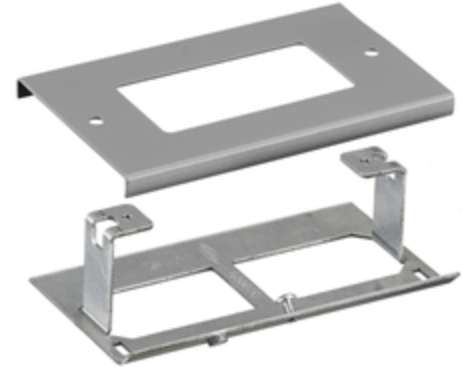

Hubbell Raceway
HBL3000 Series
Cover, Style Line

Features

- Uses HBL 3000 Series raceway and fitting and accessories to customize the install
- Scratch resistant finish
- For use upto 600V AC

Ordering Information

Accessory Type	Color	UPC Number
Cover, Style Line	Gray	783585215556

Listings

UL Standard UL 5
 E253976 /E253830 /E253833
 CSA Standard C22.2 no. 62

Specifications

Raceway Series	HBL3000 Series
Material	Steel
Finish	Painted, Gray

Related Products

Raceway Base	HBL3000BGY
Cover, 5"	HBL3000CEGY
Cover, 19.5"	HBL3000C195GY
Cover, 7.5"	HBL3000C075GY

Online Resources

- Customer Sales Drawings
- eCatalog
- Installation Instructions

Dimensions in Inches (mm)