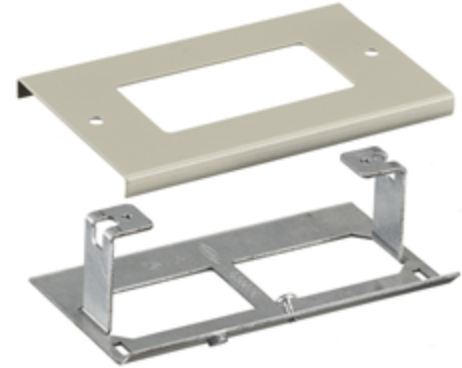

Hubbell Raceway
HBL3000 Series
Cover, Style Line

Features

- Uses HBL 3000 Series raceway and fitting and accessories to customize the install
- Scratch resistant finish
- For use upto 600V AC

Ordering Information

Accessory Type	Color	UPC Number
Cover, Style Line	Ivory	783585215563

Listings

UL Standard UL 5
E253976 /E253830 /E253833
CSA Standard C22.2 no. 62

Specifications

Raceway Series	HBL3000 Series
Material	Steel
Finish	Painted, Ivory

Related Products

Raceway Base	HBL3000BIV
Cover, 5"	HBL3000CEIV
Cover, 19.5"	HBL3000C195IV
Cover, 7.5"	HBL3000C075IV

Online Resources

Customer Sales Drawings
eCatalog
Installation Instructions

Dimensions in Inches (mm)