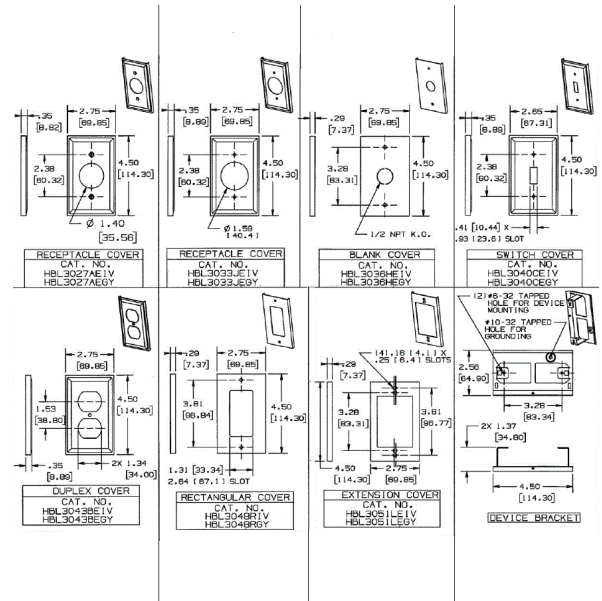

Hubbell Raceway
HBL3000 Series
Cover, Style Line

Features

- Uses HBL 3000 Series raceway and fitting and accessories to customize the install
- Scratch resistant finish
- For use upto 600V AC

Ordering Information

Accessory Type	Color	UPC Number
Cover, Style Line	Ivory	783585215563

Listings

UL Standard UL 5
E253976 /E253830 /E253833
CSA Standard C22.2 no. 62

Specifications

Raceway Series	HBL3000 Series
Material	Steel
Finish	Painted, Ivory

Related Products

Raceway Base	HBL3000BIV
Cover, 5"	HBL3000CEIV
Cover, 19.5"	HBL3000C195IV
Cover, 7.5"	HBL3000C075IV

Online Resources

Customer Sales Drawings
eCatalog
Installation Instructions

Dimensions in Inches (mm)