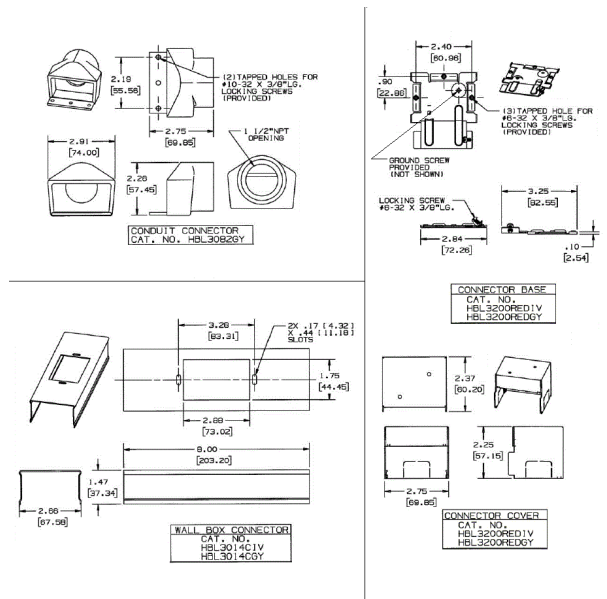

Hubbell Raceway
HBL3000 Series
Conduit Connector

Features

- Uses HBL 3000 Series raceway and fitting and accessories to customize the install
- Scratch resistant finish
- For use upto 600V AC

Ordering Information

Accessory Type	Color	UPC Number
Conduit Connector	Gray	783585215594

Listings

UL Standard UL 5
 E253976 /E253830 /E253833
 CSA Standard C22.2 no. 62

Specifications

Raceway Series	HBL3000 Series
Material	Steel
Finish	Painted, Gray

Related Products

Raceway Base	HBL3000BGY
Cover, 5"	HBL3000CEGY
Cover, 19.5"	HBL3000C195GY
Cover, 7.5"	HBL3000C075GY

Online Resources

- Customer Sales Drawings
- eCatalog
- Installation Instructions

Dimensions in Inches (mm)