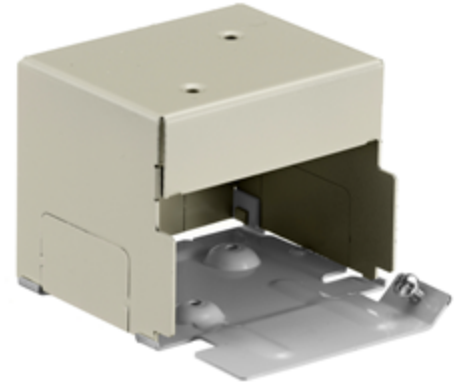

Hubbell Raceway
HBL3000 Series
Take Off Connector

Features

- Uses HBL 3000 Series raceway and fitting and accessories to customize the install
- Scratch resistant finish
- For use upto 600V AC

Ordering Information

Accessory Type	Color	UPC Number
Take Off Connector	Ivory	783585215631

Listings

UL Standard UL 5
 E253976 /E253830 /E253833
 CSA Standard C22.2 no. 62

Specifications

Raceway Series	HBL3000 Series
Material	Steel
Finish	Painted, Ivory

Related Products

Raceway Base	HBL3000BIV
Cover, 5"	HBL3000CEIV
Cover, 19.5"	HBL3000C195IV
Cover, 7.5"	HBL3000C075IV

Online Resources

- Customer Sales Drawings
- eCatalog
- Installation Instructions

Dimensions in Inches (mm)