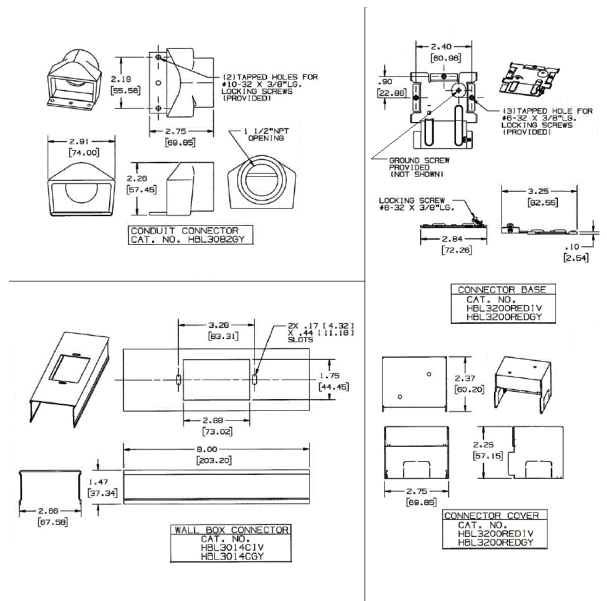

Hubbell Raceway
HBL3000 Series
Take Off Connector

Features

- Uses HBL 3000 Series raceway and fitting and accessories to customize the install
- Scratch resistant finish
- For use upto 600V AC

Ordering Information

Accessory Type	Color	UPC Number
Take Off Connector	Ivory	783585215631

Listings

UL Standard UL 5
 E253976 /E253830 /E253833
 CSA Standard C22.2 no. 62

Specifications

Raceway Series	HBL3000 Series
Material	Steel
Finish	Painted, Ivory

Related Products

Raceway Base	HBL3000BIV
Cover, 5"	HBL3000CEIV
Cover, 19.5"	HBL3000C195IV
Cover, 7.5"	HBL3000C075IV

Online Resources

- Customer Sales Drawings
- eCatalog
- Installation Instructions

Dimensions in Inches (mm)