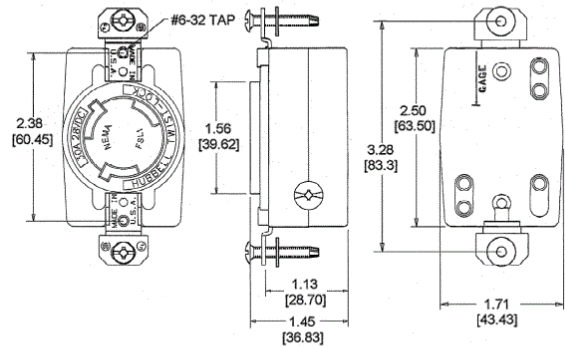

Wallplates and Boxes

NEMA Twist-Lock

For Trolling Motor, 24-32V DC Receptacle

HUBBELL

Features

- Corrosion Resistant

Ordering Information

Color	UPC	Catalog Number
Yellow	783585353166	HBL328DCR

Listings

UL Listed

Specifications

Current/Amperage	30 A
Phase	Single Phase
Wire Size	#10 AWG

Online Resources

Customer Sales Drawings
eCatalog

Dimensions in Inches (mm)

Hubbell Wiring Device-Kellems • Hubbell Incorporated (Delaware) • 40 Waterview Drive • Shelton, CT 06484