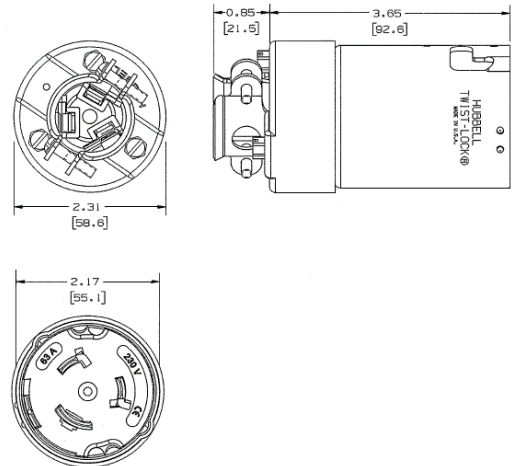

Heavy Duty Products

50A Twist-Lock

63A 230V AC, 2-Pole 3-Wire Style 2 Male Plug

HUBBELL

Features

- Terminal Screws

Ordering Information

Description	Color	UPC	Catalog Number
Marine Grade	Gray and Black	783585454924	HBL363CRP

Listings

CE Certified

Specifications

Current/Amperage	63 A
Phase	Single Phase
Wire Size	#8 AWG to #2 AWG Copper Wire Only

Performance

Environmental	
Moisture Resistance	IP55 Suitability

Online Resources

Customer Sales Drawings
eCatalog
Installation Instructions

Dimensions in Inches (mm)

Hubbell Wiring Device-Kellems • Hubbell Incorporated (Delaware) • 40 Waterview Drive • Shelton, CT 06484

Phone (800) 288-6000 • Fax (800) 255-1031 • Specifications subject to change without notice.