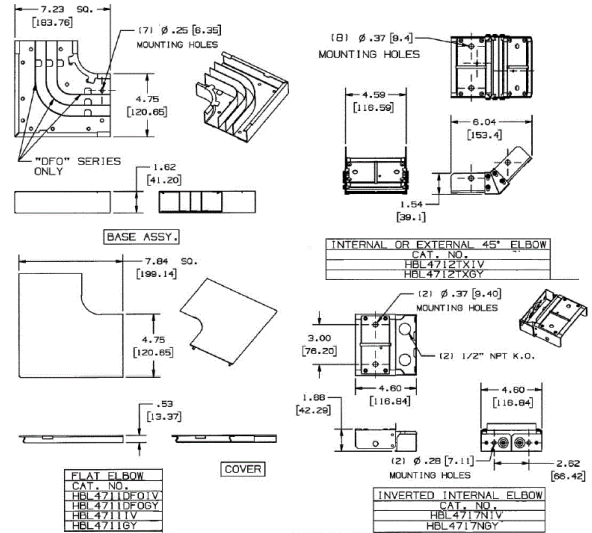

Hubbell Raceway
HBL4750 Series
45 Degree Elbow

Features

- Uses HBL 3000 Series raceway and fitting and accessories to customize the install
- Scratch resistant finish
- For use upto 600V AC

Ordering Information

Accessory Type	Color	UPC Number
45 Degree Elbow	Gray	783585215754

Listings

UL Standard UL 5
 E253976 /E253830 /E253833
 CSA Standard C22.2 no. 62

Specifications

Raceway Series	HBL4750 Series
Material	Steel
Finish	Painted, Gray

Related Products

Raceway Base	HBL4750B10GY
Cover, 5"	HBL4750CGY
Cover, 31.5"	HBL4750C315GY
Cover, 19"	HBL4750C195GY
Cover, 13"	HBL4750C135GY

Online Resources

- Customer Sales Drawings
- eCatalog
- Installation Instructions

Dimensions in Inches (mm)

Hubbell Wiring Device-Kellems • Hubbell Incorporated (Delaware) • 40 Waterview Drive • Shelton, CT 06484

Phone (800) 288-6000 • Fax (800) 255-1031 • Specifications subject to change without notice.