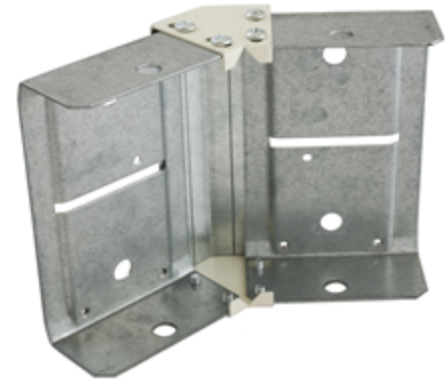

Hubbell Raceway
HBL4750 Series
45 Degree Elbow

Features

- Uses HBL 3000 Series raceway and fitting and accessories to customize the install
- Scratch resistant finish
- For use upto 600V AC

Ordering Information

Accessory Type	Color	UPC Number
45 Degree Elbow	Ivory	783585215761

Listings

UL Standard UL 5
 E253976 /E253830 /E253833
 CSA Standard C22.2 no. 62

Specifications

Raceway Series	HBL4750 Series
Material	Steel
Finish	Painted, Ivory

Related Products

Raceway Base	HBL4750B10IV
Cover, 5"	HBL4750CIV
Cover, 31.5"	HBL4750C315IV
Cover, 19"	HBL4750C195IV
Cover, 13"	HBL4750C135IV

Online Resources

- Customer Sales Drawings
- eCatalog
- Installation Instructions