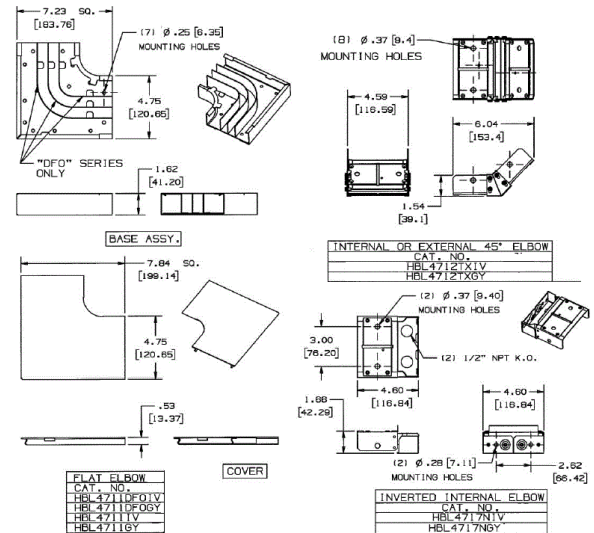

Hubbell Raceway
HBL4750 Series
45 Degree Elbow

Features

- Uses HBL 3000 Series raceway and fitting and accessories to customize the install
- Scratch resistant finish
- For use upto 600V AC

Ordering Information

Accessory Type	Color	UPC Number
45 Degree Elbow	Ivory	783585215761

Listings

UL Standard UL 5
 E253976 /E253830 /E253833
 CSA Standard C22.2 no. 62

Specifications

Raceway Series	HBL4750 Series
Material	Steel
Finish	Painted, Ivory

Related Products

Raceway Base	HBL4750B10IV
Cover, 5"	HBL4750CIV
Cover, 31.5"	HBL4750C315IV
Cover, 19"	HBL4750C195IV
Cover, 13"	HBL4750C135IV

Online Resources

- Customer Sales Drawings
- eCatalog
- Installation Instructions

Dimensions in Inches (mm)

Hubbell Wiring Device-Kellems • Hubbell Incorporated (Delaware) • 40 Waterview Drive • Shelton, CT 06484

Phone (800) 288-6000 • Fax (800) 255-1031 • Specifications subject to change without notice.