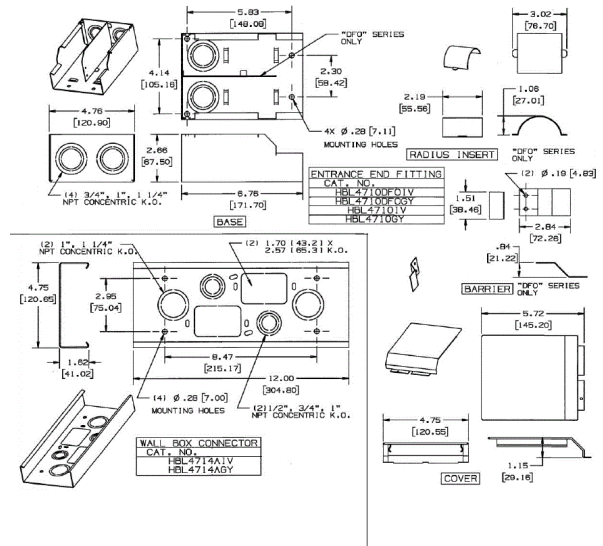

Hubbell Raceway
HBL4750 Series
Wall Box Connector

Features

- Uses HBL 3000 Series raceway and fitting and accessories to customize the install
- Scratch resistant finish
- For use upto 600V AC

Ordering Information

Accessory Type	Color	UPC Number
Wall Box Connector	Gray	783585215778

Listings

UL Standard UL 5
 E253976 /E253830 /E253833
 CSA Standard C22.2 no. 62

Specifications

Raceway Series	HBL4750 Series
Material	Steel
Finish	Painted, Gray

Related Products

Raceway Base	HBL4750B10GY
Cover, 5"	HBL4750CGY
Cover, 31.5"	HBL4750C315GY
Cover, 19"	HBL4750C195GY
Cover, 13"	HBL4750C135GY

Online Resources

- Customer Sales Drawings
- eCatalog
- Installation Instructions

Dimensions in Inches (mm)

Hubbell Wiring Device-Kellems • Hubbell Incorporated (Delaware) • 40 Waterview Drive • Shelton, CT 06484

Phone (800) 288-6000 • Fax (800) 255-1031 • Specifications subject to change without notice.