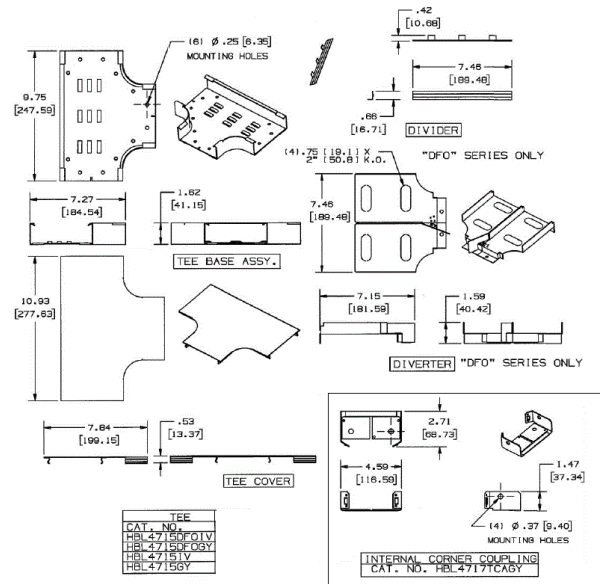

**Ordering Information**

Accessory Type	Color	UPC Number
Tee, Divided	Gray	783585215792

**Listings**

UL Standard UL 5  
 E253976 /E253830 /E253833  
 CSA Standard C22.2 no. 62

**Specifications**

Raceway Series	HBL4750 Series
Material	Steel
Finish	Painted, Gray

**Related Products**

Raceway Base	HBL4750B10GY
Cover, 5"	HBL4750CGY
Cover, 31.5"	HBL4750C315GY
Cover, 19"	HBL4750C195GY
Cover, 13"	HBL4750C135GY

**Online Resources**

- Customer Sales Drawings
- eCatalog
- Installation Instructions

Dimensions in Inches (mm)

Hubbell Wiring Device-Kellems • Hubbell Incorporated (Delaware) • 40 Waterview Drive • Shelton, CT 06484

Phone (800) 288-6000 • Fax (800) 255-1031 • Specifications subject to change without notice.