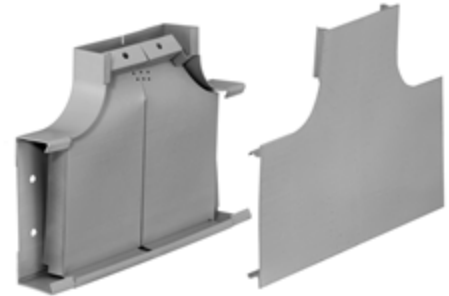

**Ordering Information**

Accessory Type	Color	UPC Number
Tee, Divided	Gray	783585215792

**Listings**

UL Standard UL 5  
 E253976 /E253830 /E253833  
 CSA Standard C22.2 no. 62

**Specifications**

Raceway Series	HBL4750 Series
Material	Steel
Finish	Painted, Gray

**Related Products**

Raceway Base	HBL4750B10GY
Cover, 5"	HBL4750CGY
Cover, 31.5"	HBL4750C315GY
Cover, 19"	HBL4750C195GY
Cover, 13"	HBL4750C135GY

**Online Resources**

- Customer Sales Drawings
- eCatalog
- Installation Instructions