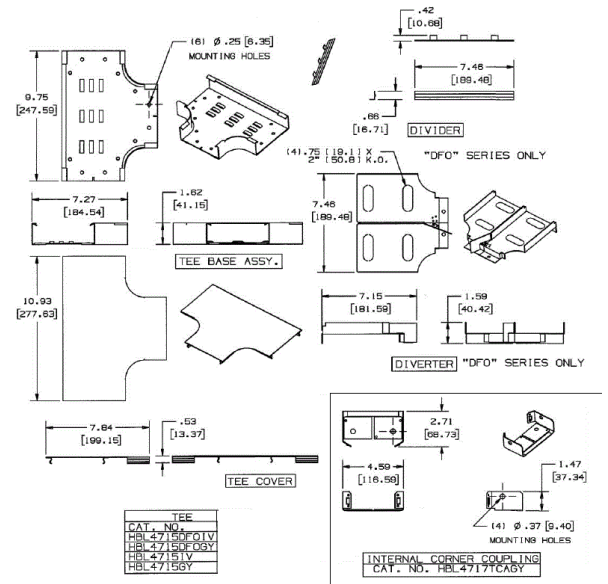

Hubbell Raceway
HBL4750 Series
Tee, Divided

Features

- Uses HBL 3000 Series raceway and fitting and accessories to customize the install
- Scratch resistant finish
- For use upto 600V AC

Ordering Information

Accessory Type	Color	UPC Number
Tee, Divided	Ivory	783585215808

Listings

UL Standard UL 5
 E253976 /E253830 /E253833
 CSA Standard C22.2 no. 62

Specifications

Raceway Series	HBL4750 Series
Material	Steel
Finish	Painted, Ivory

Related Products

Raceway Base	HBL4750B10IV
Cover, 5"	HBL4750CIV
Cover, 31.5"	HBL4750C315IV
Cover, 19"	HBL4750C195IV
Cover, 13"	HBL4750C135IV

Online Resources

- Customer Sales Drawings
- eCatalog
- Installation Instructions

Dimensions in Inches (mm)

Hubbell Wiring Device-Kellems • Hubbell Incorporated (Delaware) • 40 Waterview Drive • Shelton, CT 06484

Phone (800) 288-6000 • Fax (800) 255-1031 • Specifications subject to change without notice.