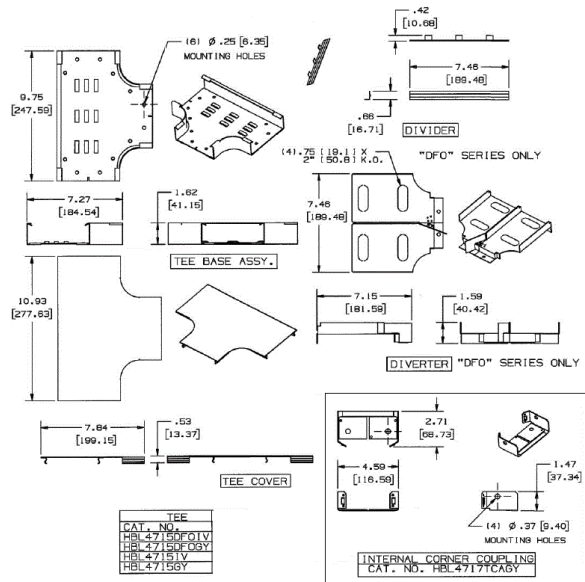

Hubbell Raceway

HBL4750 Series

Tee

HUBBELL

Features

- Uses HBL 3000 Series raceway and fitting and accessories to customize the install
- Scratch resistant finish
- For use upto 600V AC

Ordering Information

Accessory Type	Color	UPC Number
Tee	Gray	783585215815

Listings

UL Standard UL 5
E253976 /E253830 /E253833
CSA Standard C22.2 no. 62

Specifications

Raceway Series	HBL4750 Series
Material	Steel
Finish	Painted, Gray

Related Products

Raceway Base	HBL4750B10GY
Cover, 5'	HBL4750CGY
Cover, 31.5"	HBL4750C315GY
Cover, 19"	HBL4750C195GY
Cover, 13"	HBL4750C135GY

Online Resources

Customer Sales Drawings
eCatalog
Installation Instructions

Dimensions in Inches (mm)

Hubbell Wiring Device-Kellems • Hubbell Incorporated (Delaware) • 40 Waterview Drive • Shelton, CT 06484

Phone (800) 288-6000 • Fax (800) 255-1031 • Specifications subject to change without notice.