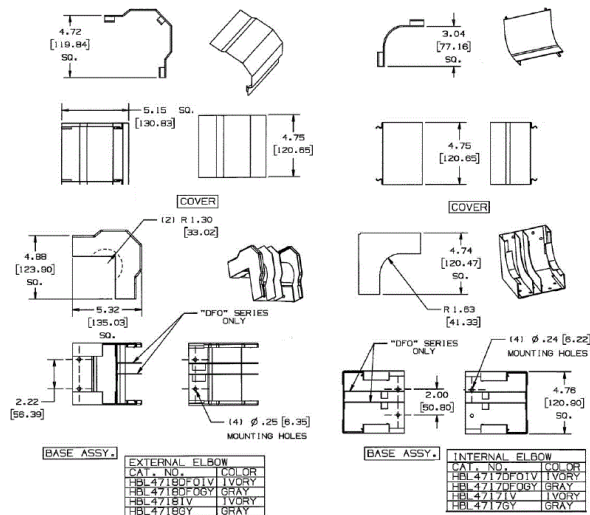

**Ordering Information**

Accessory Type	Color	UPC Number
External Elbow	Gray	783585215907

**Listings**

UL Standard UL 5  
 E253976 /E253830 /E253833  
 CSA Standard C22.2 no. 62

**Specifications**

Raceway Series	HBL4750 Series
Material	Steel
Finish	Painted, Gray

**Related Products**

Raceway Base	HBL4750B10GY
Cover, 5"	HBL4750CGY
Cover, 31.5"	HBL4750C315GY
Cover, 19"	HBL4750C195GY
Cover, 13"	HBL4750C135GY

**Online Resources**

- Customer Sales Drawings
- eCatalog
- Installation Instructions

Dimensions in Inches (mm)

Hubbell Wiring Device-Kellems • Hubbell Incorporated (Delaware) • 40 Waterview Drive • Shelton, CT 06484

Phone (800) 288-6000 • Fax (800) 255-1031 • Specifications subject to change without notice.