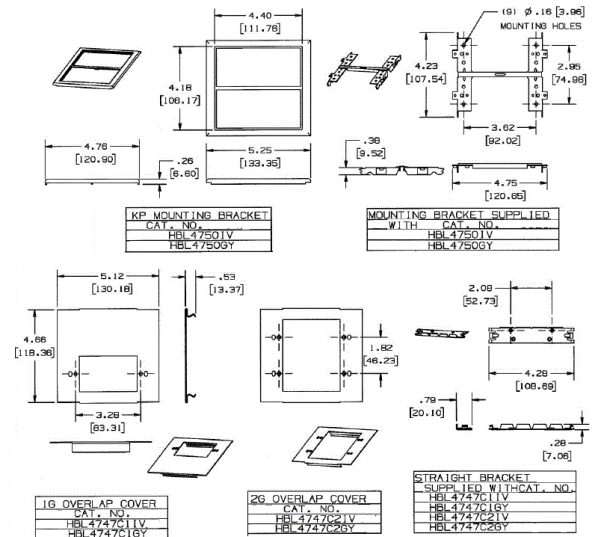

**Ordering Information**

Accessory Type	Color	UPC Number
Cover, Single Receptacle	Ivory	783585215976

**Listings**

UL Standard UL 5  
 E253976 /E253830 /E253833  
 CSA Standard C22.2 no. 62

**Specifications**

Raceway Series	HBL4750 Series
Material	Steel
Finish	Painted, Ivory
Device Mounting	Device Plate, Blank

**Related Products**

Raceway Base	HBL4750B10IV
Cover, 5"	HBL4750CIV
Cover, 31"	HBL4750C315IV
Cover, 19"	HBL4750C195IV
Cover, 13"	HBL4750C135IV

**Online Resources**

- Customer Sales Drawings
- eCatalog
- Installation Instructions

Dimensions in Inches (mm)

Hubbell Wiring Device-Kellems • Hubbell Incorporated (Delaware) • 40 Waterview Drive • Shelton, CT 06484