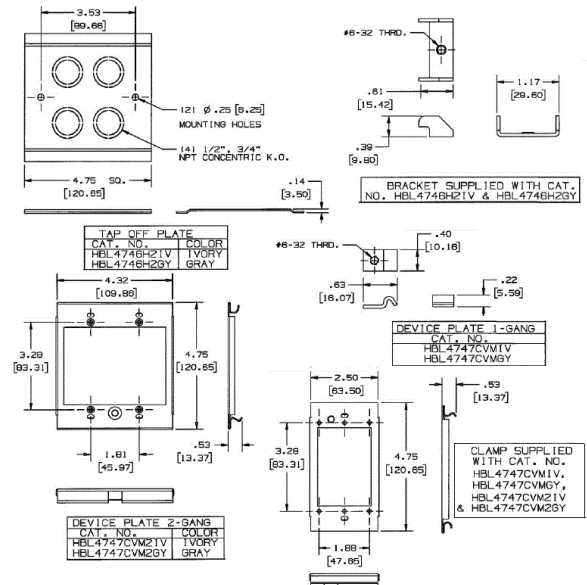

Hubbell Raceway
HBL4750 Series
2-Gang Plate

Features

- Uses HBL 3000 Series raceway and fitting and accessories to customize the install
- Scratch resistant finish
- For use upto 600V AC

Ordering Information

Accessory Type	Color	UPC Number
Cover, Single Receptacle	Gray	783585216263

Listings

UL Standard UL 5
 E253976 /E253830 /E253833
 CSA Standard C22.2 no. 62

Specifications

Raceway Series	HBL4750 Series
Material	Steel
Finish	Painted, Gray
Device Mounting	Vertical Mount, Device Plate

Related Products

Raceway Base	HBL4750B10GY
Cover, 5"	HBL4750CGY
Cover, 31"	HBL4750C315GY
Cover, 19"	HBL4750C195GY
Cover, 13"	HBL4750C135GY

Online Resources

- Customer Sales Drawings
- eCatalog
- Installation Instructions

Dimensions in Inches (mm)

Hubbell Wiring Device-Kellems • Hubbell Incorporated (Delaware) • 40 Waterview Drive • Shelton, CT 06484

Phone (800) 288-6000 • Fax (800) 255-1031 • Specifications subject to change without notice.