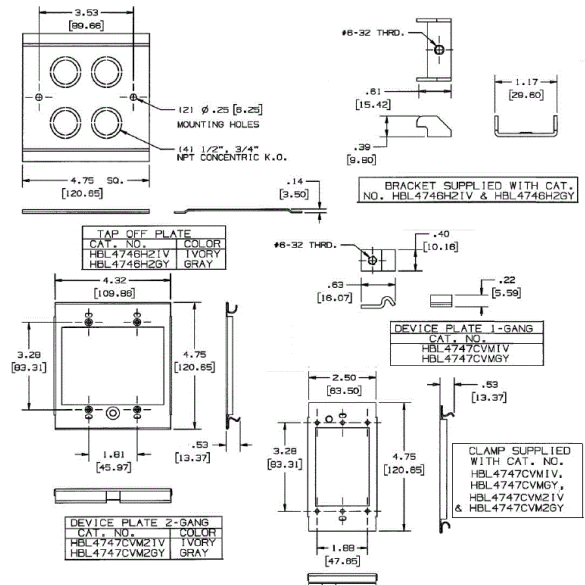

Hubbell Raceway
HBL4750 Series
2-Gang Plate

Features

- Uses HBL 3000 Series raceway and fitting and accessories to customize the install
- Scratch resistant finish
- For use upto 600V AC

Ordering Information

Accessory Type	Color	UPC Number
Cover, Single Receptacle	Ivory	783585216270

Listings

UL Standard UL 5
 E253976 /E253830 /E253833
 CSA Standard C22.2 no. 62

Specifications

Raceway Series	HBL4750 Series
Material	Steel
Finish	Painted, Ivory
Device Mounting	Vertical Mount, Device Plate

Related Products

Raceway Base	HBL4750B10IV
Cover, 5"	HBL4750CIV
Cover, 31"	HBL4750C315IV
Cover, 19"	HBL4750C195IV
Cover, 13"	HBL4750C135IV

Online Resources

- Customer Sales Drawings
- eCatalog
- Installation Instructions

Dimensions in Inches (mm)

Hubbell Wiring Device-Kellems • Hubbell Incorporated (Delaware) • 40 Waterview Drive • Shelton, CT 06484

Phone (800) 288-6000 • Fax (800) 255-1031 • Specifications subject to change without notice.