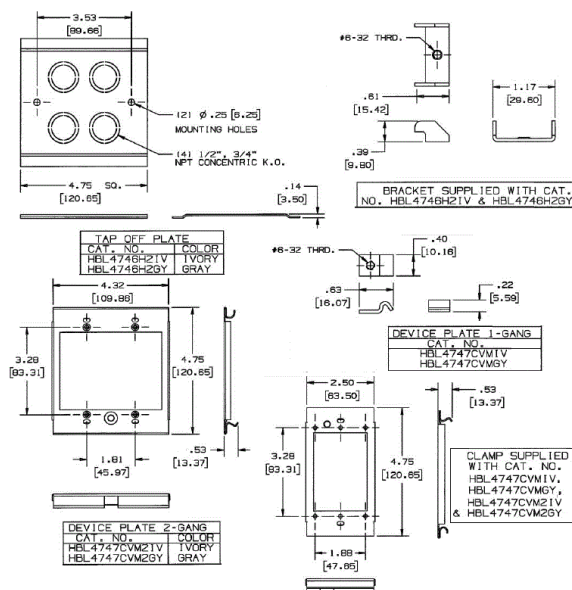

Hubbell Raceway
HBL4750 Series
1-Gang Plate

Features

- Uses HBL 3000 Series raceway and fitting and accessories to customize the install
- Scratch resistant finish
- For use upto 600V AC

Ordering Information

Accessory Type	Color	UPC Number
Cover, Blank	Gray	783585216287

Listings

UL Standard UL 5
 E253976 /E253830 /E253833
 CSA Standard C22.2 no. 62

Specifications

Raceway Series	HBL4750 Series
Material	Steel
Finish	Painted, Gray
Device Mounting	Vertical Mount, Device Plate (2)

Related Products

Raceway Base	HBL4750B10GY
Cover, 5"	HBL4750CGY
Cover, 31"	HBL4750C315GY
Cover, 19"	HBL4750C195GY
Cover, 13"	HBL4750C135GY

Online Resources

- Customer Sales Drawings
- eCatalog
- Installation Instructions

Dimensions in Inches (mm)

Hubbell Wiring Device-Kellems • Hubbell Incorporated (Delaware) • 40 Waterview Drive • Shelton, CT 06484

Phone (800) 288-6000 • Fax (800) 255-1031 • Specifications subject to change without notice.